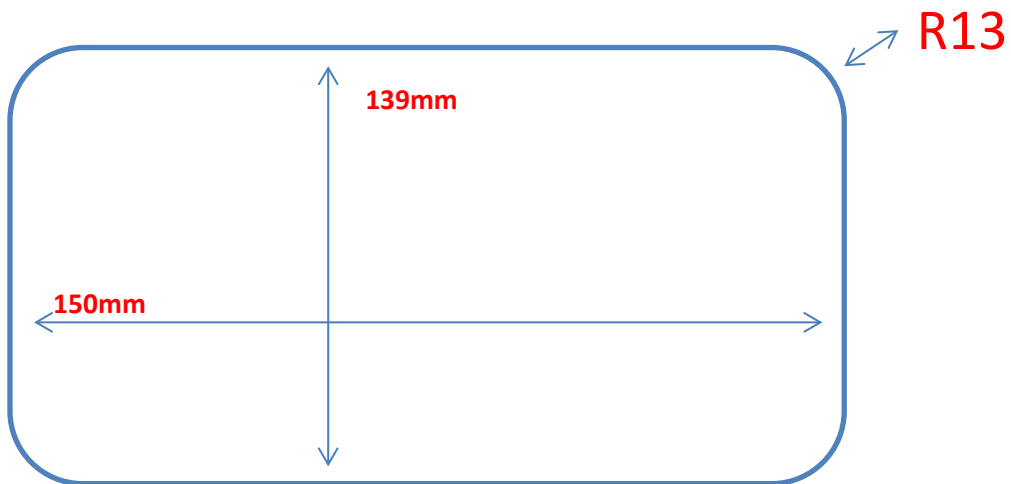

## Cable Cubby Box Cut-out Dimension

Model: ecc01

Size: 150mm (L) x 139mm (W)

Edges: Radius-R13