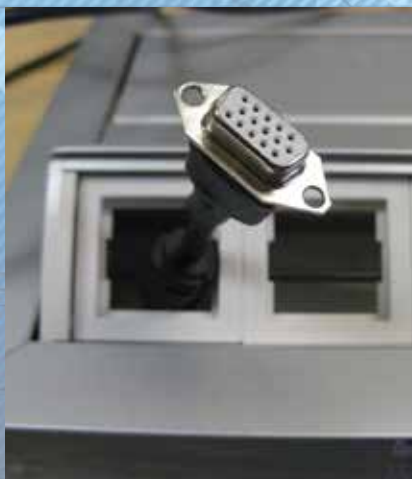

## **ecc 01**

eisconnect are ideal table boxes for desktop and laptop PC users, where convenient access to network drops, AC power sources and video/audio displays is required. The small footprint provides an un-obtrusive complement to any décor. Integral pull-out cables are included.

eisconnect allows the user to connect their Laptop or PC to AC power and an external video display and house sound system as well as “link up” with network and phone lines. eisconnect primarily allows quick, convenient access to AC power outlets and pre-installed network cables for Computers or Laptops.

Both models allow the user to pull out the appropriate cables from the unit’s compartment and connect their Laptop.

### **Features**

- eisconnect has access up to six pass through in the device.
- Stylish design with tilt-up lid
- Flush mountable into a table or flat surface
- Available Universal AC outlet is compatible.
- Half-moon cutout enables cables to be used when lid is closed
- Available in black
- Installation template available along with the unit.