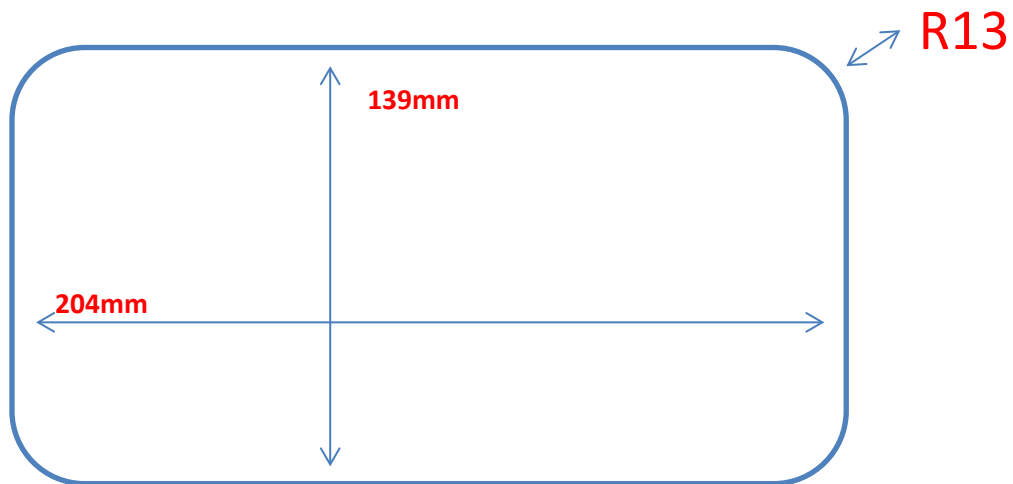

Cable Cubby Box Cut-out Dimension

Model: ecc02

Size: 204mm (L) x 139mm (W)

Edges: Radius-R13

Interfaces:-

1. Video-One HDMI and One VGA 15 Pin connector
2. Audio-3.5mm Mini Stereo Audio Jack
3. Power-Two AC Output
4. Data- One USB Connector
5. Network/Data/Phone-Two CAT RJ45 Connector