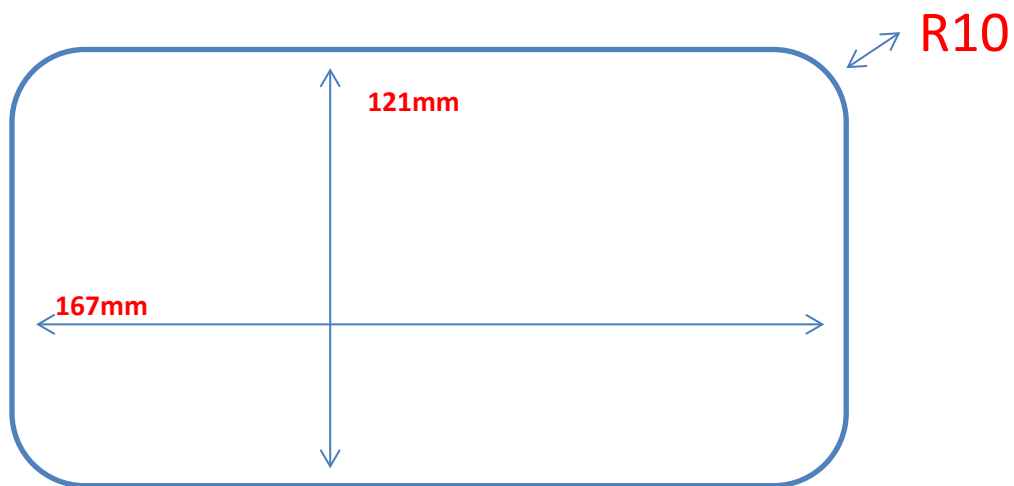

Pop-Up Box Cut-out Dimension

Model: ecc202

Size: 167mm (L) x 121mm (W)

Edges: Radius-R10

Interfaces:-

1. Power-Two AC Output
2. Network/Data/Phone-Two CAT6 RJ45 Connector