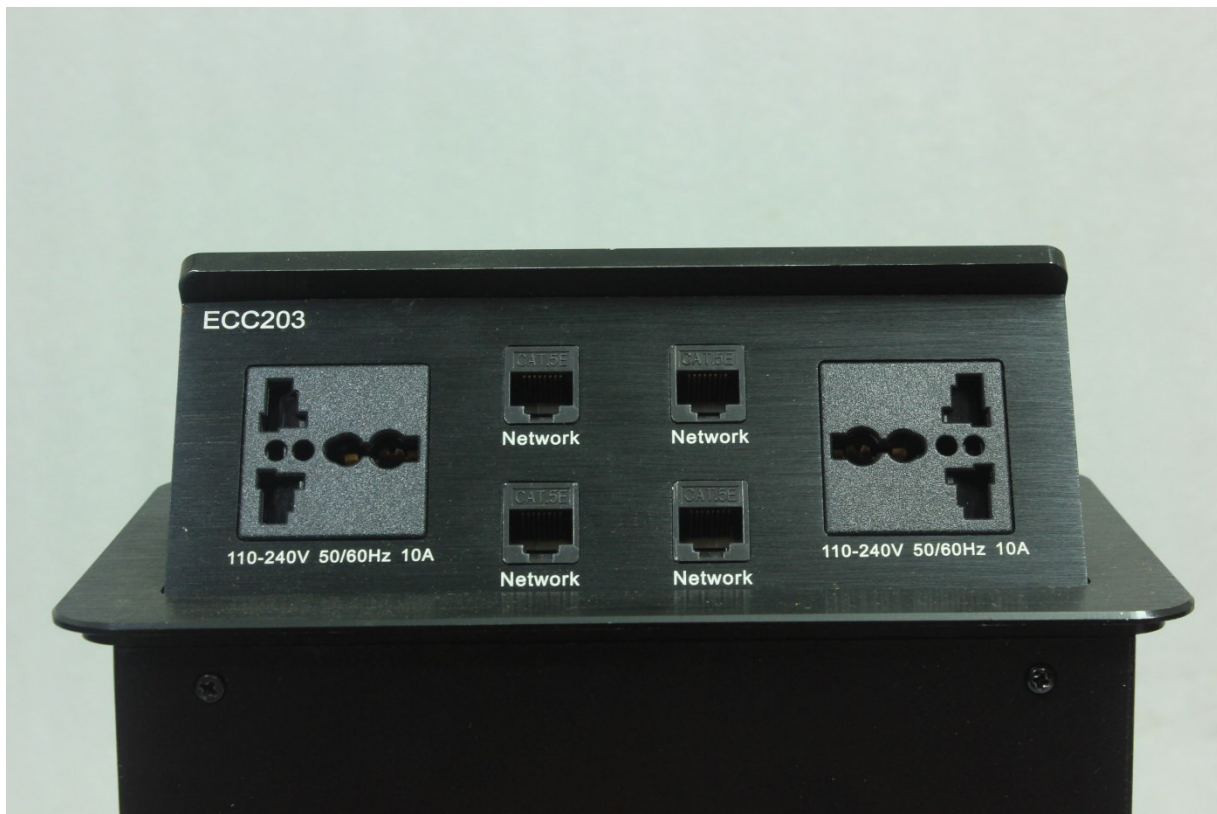

Eisconnect popup boxes are designed to provide elegant solutions for almost any A/V integration application. eisconnect popup boxes handle data, power, and AV connections in a pneumatically powered “pop up” design.

eisconnect popup box is superior integral manual latching mechanism does not require AC or DC power to operate, simply push down on the cover of the box to raise or lower the unit in the table. eisconnect pneumatic gas spring system allows for smooth lowering and raising of the box for a “high tech” look and feel.

### **Specifications**

- Durable pneumatic movement and mechanical latching mechanism
- Black color.
- Four(4) CAT6 RJ-45 network/data/phone connectors
- Two(2) un-switched AC outputs
- 

**BoardroomTables | Lecterns | Control Consoles | MeetingTable | Conference Room**

### Interfaces:-

1. Power-Two AC Output
2. Network/Data/Phone-Four CAT6 RJ45 Connector