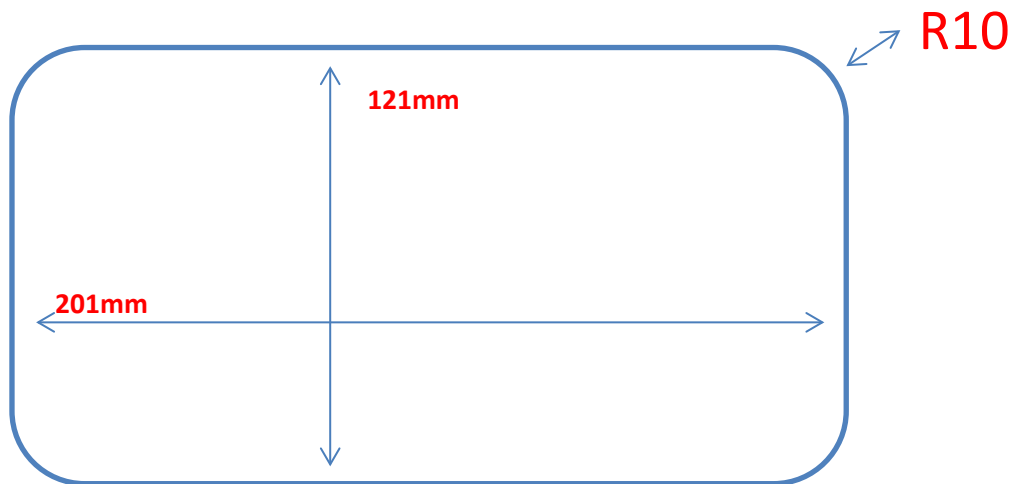

### **Specifications**

- Durable pneumatic movement and mechanical latching mechanism
- Black color.
- Four(4) CAT6 RJ-45 network/data/phone connectors
- Two(2) un-switched AC outputs
- 

**BoardroomTables | Lecterns | Control Consoles | MeetingTable | Conference Room**

## Pop-Up Box Cut-out Dimension

Model: ecc203

Size: 201mm (L) x 121mm (W)

Edges: Radius-R10