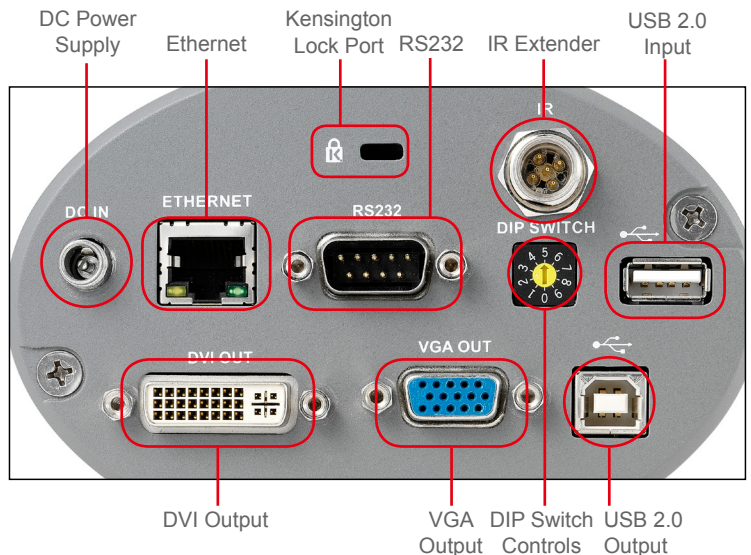

OTHER

Weight : 1.76 lbs (0.8kg)
Dimensions Folded : 3.4" x 5" x 5.3" (86 x 126 x 135 mm) (L x W x H)
Warranty : 5 year unlimited REPLACEMENT warranty covers all hardware

COMPLIANCE

Lumens™ is in compliance with these important standards : FCC-EMI, cUL, CE-EMC, CE-LVD, RoHS, and WEEE.

OPERATION FUNCTIONS

Auto Tune : Yes, single button to adjust for best possible images
Auto Exposure : Yes
Auto White Balance : Yes
Auto Focus : Yes, Auto / Manual
Photo/Text Mode : Choose photo/grayscale/text mode
Image Capture : Single or continuous capturing images (time lapse photography) to built-in memory, to an USB flash drive, or to the computer via USB
Video Recording : One touch, standalone video recording
Picture in Picture (PIP) : Yes
Freeze : Yes
Slide Show : Automatically or manually
Image Rotation : Full screen image rotation from 90,180 to 270 degree
Annotation : Yes, by using Podium View™ software or by USB or Wireless Standard Mouse
Spotlight : Yes
Low Light Mode : Yes
Mask : Yes
Pan Across the Screen : Enlarged any part of the image and pan it by using the arrow keys
Projector Type : Yes, supports both LCD and DLP projectors
Ethernet Image Transfer : Yes, for distance learning
Sync. Real Time Clock by Ethernet : Yes
Real Time Clock : Yes, record capture time on photo
Laser Indicated : Yes, for positioning

I/O CONNECTIONS

Lumens™
Brighter Teaching

Lumens Integration, Inc.
4116 Clipper Court
Fremont, CA. 94538
Phone: 888.542.3235
Fax: 510.252.1389
www.MyLumens.com

Lumens Europe
Stationstraat 5
1730 Asse, Belgium
Phone: +32 (0) 2 452 76 00
Fax: +32 (0) 2 452 76 00
www.MyLumens.com

PODIUM
DOCUMENT CAMERAS