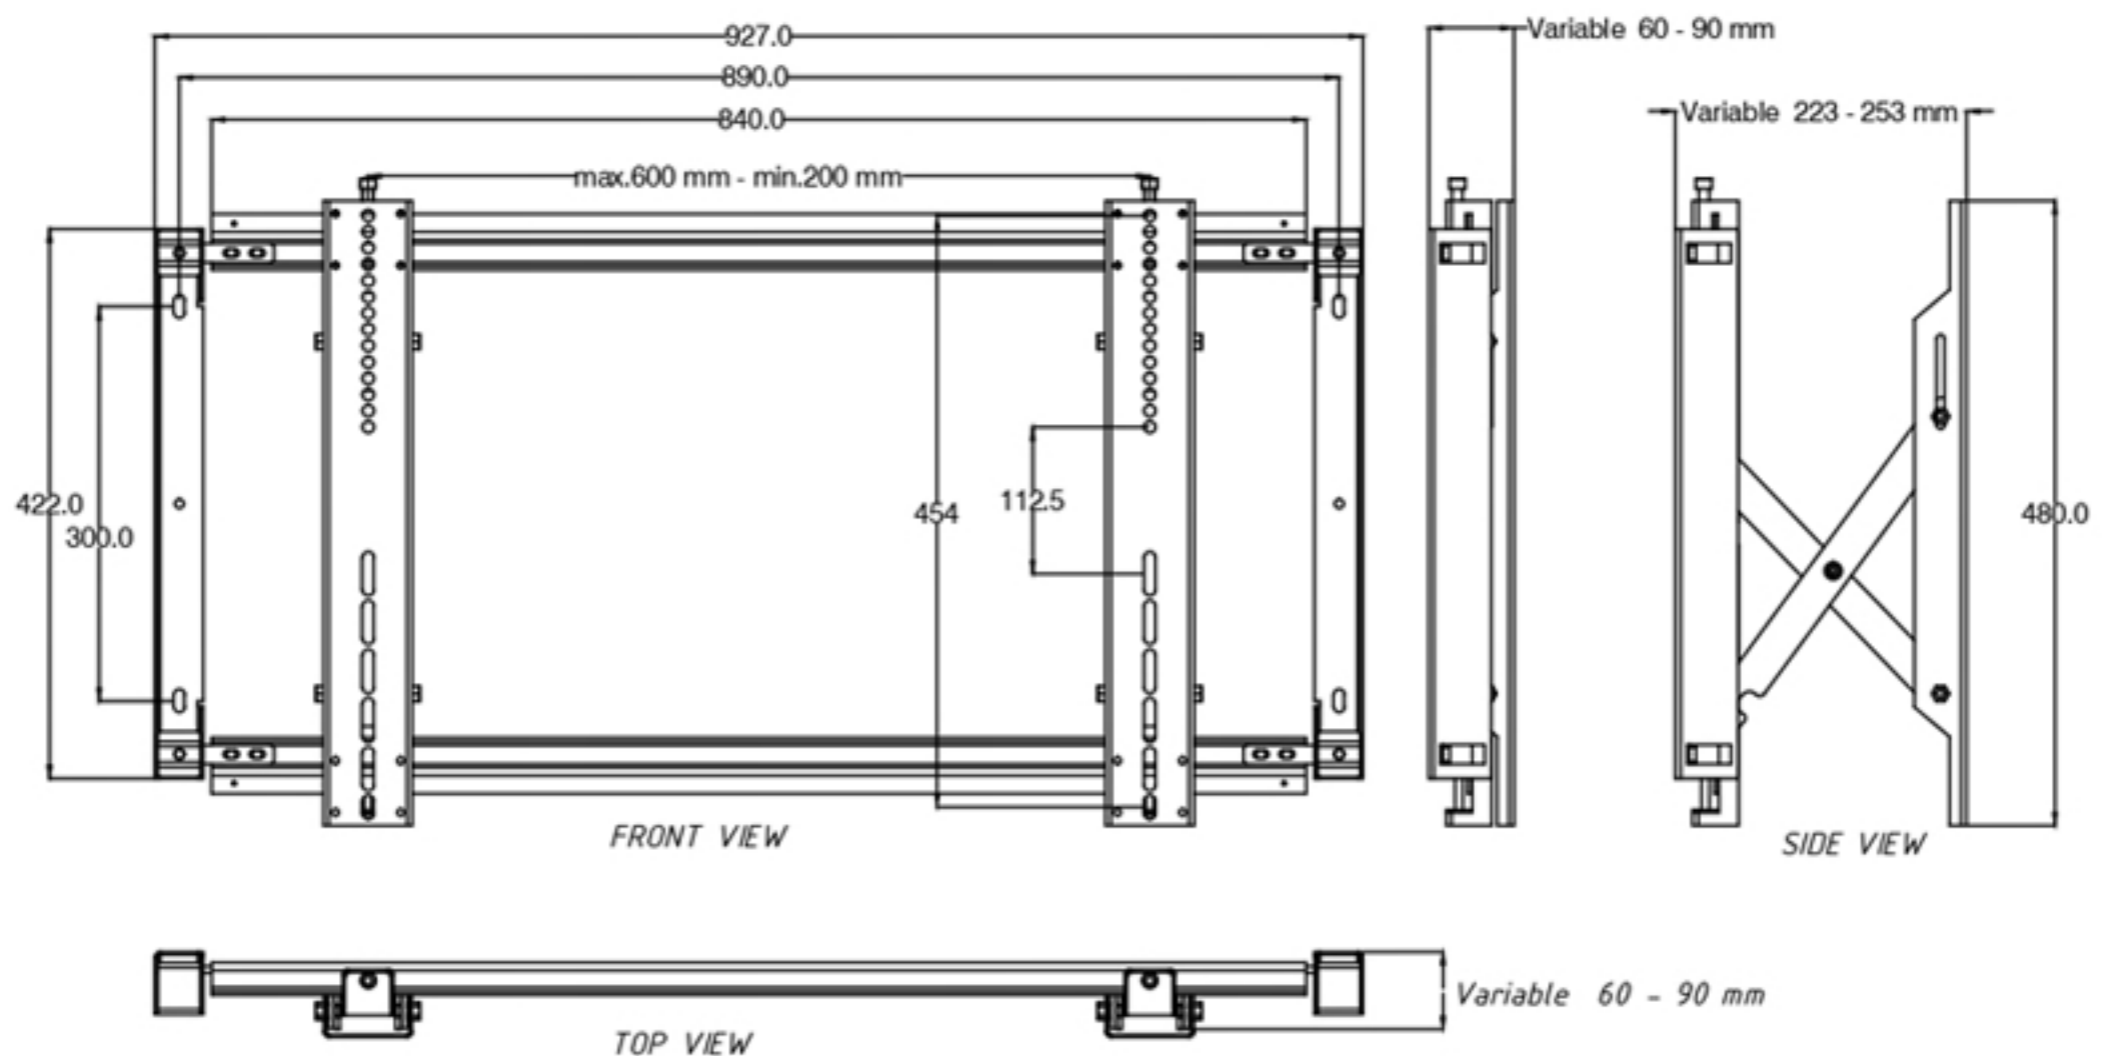

ET-PPM-55 Videowall Mount

- Universal design to fit 55" Videowall displays
- Micro level adjustments
- The mount can hold up to 65kg.
- Easy access design for cable and electrical connectivity

ISO METRIC VIEW

NOTE : All dimensions are in mm