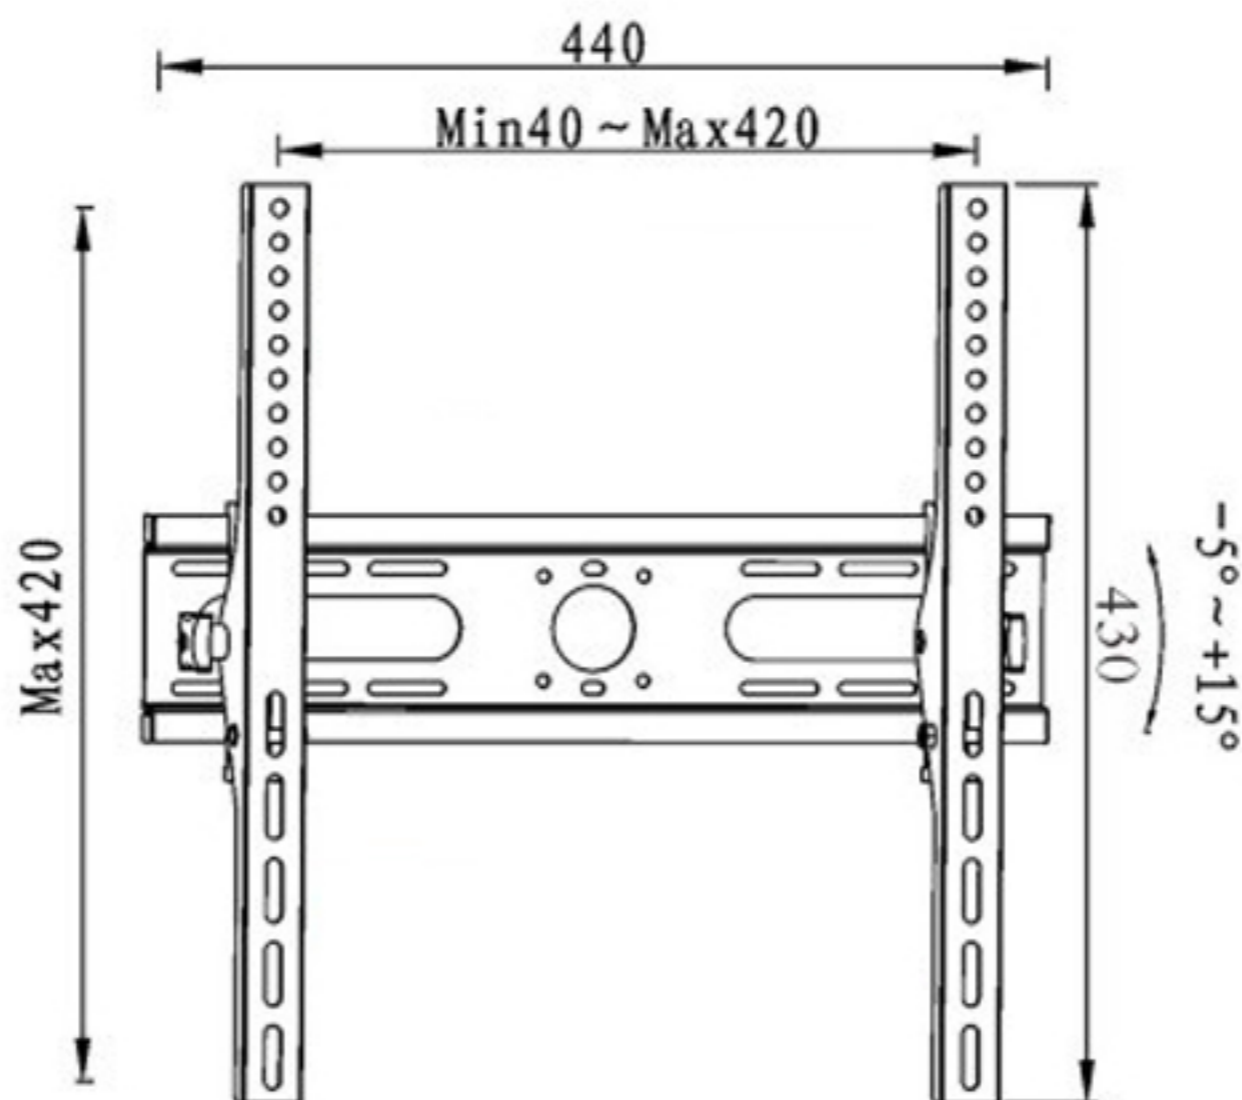

ET-WMT-4255

Wall Mount For LCD - Tilt

- For Flat panel Display mounting
- Tilttable Mount
- Universal Design to fit LCD screens
- VESA Compliant Mount
- Can Hold upto 50Kg
- Color - Black (Powder Coated)
- Material - Steel