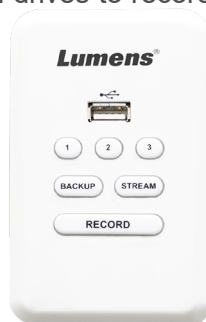

Optional Accessory

Lumens LC-RC01 remote control panel, a wall plate for the LC200 to control the live streaming, recording, and video file saving options. The panel provides three macro functions that can remotely switch the scene and control the cameras preset. The LC-RC01 can be extended to 30 meters through a Cat 5e cable. It can be mounted on walls and furniture in any standard one-gang US/EU A/V frame enclosure. Equipped with a USB port, it supports USB flash drives to record or backup video files. The LC-RC01 offers greater flexibility for operating the LC200.

U.S. standard: LC-RC01U