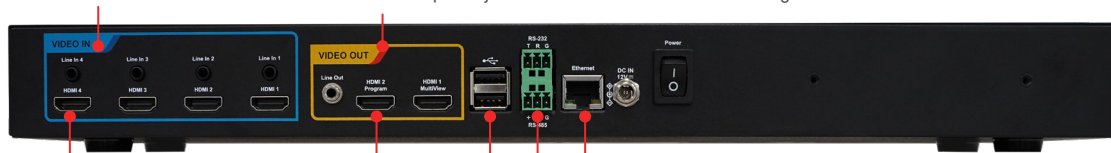

Key Features

- Supports 1080p 60/30fps recording
- Supports 4 HDMI Inputs and IP video sources including Lumens IP cameras, and standard RTSP streams.
- Supports HDMI-embedded audio or analog stereo audio with 4 channels Audio Input mixing and gain control.
- Flexible scaling and window processing, supports PIP, PBP and up to 4 windows layout and mixing
- Advanced Scenes Switch
- Webpage and plug and play GUI Director Interface
- Built-in 1TB HDD storage or optional 2TB HDD

Product Interface

■ Front Side View

■ Back Side View

Analog stereo audio Input

Supports 4 analog stereo audio (3.5 mm phone jack) For line in.

Line Out

3.5mm phone jack line out for live audio mix monitoring.

Optional Accessory

Lumens LC-RC01 remote control panel, a wall plate for the LC200 to control the live streaming, recording, and video file saving options. The panel provides three macro functions that can remotely switch the scene and control the cameras preset. The LC-RC01 can be extended to 30 meters through a Cat 5e cable. It can be mounted on walls and furniture in any standard one-gang US/EU A/V frame enclosure. Equipped with a USB port, it supports USB flash drives to record or backup video files. The LC-RC01 offers greater flexibility for operating the LC200.