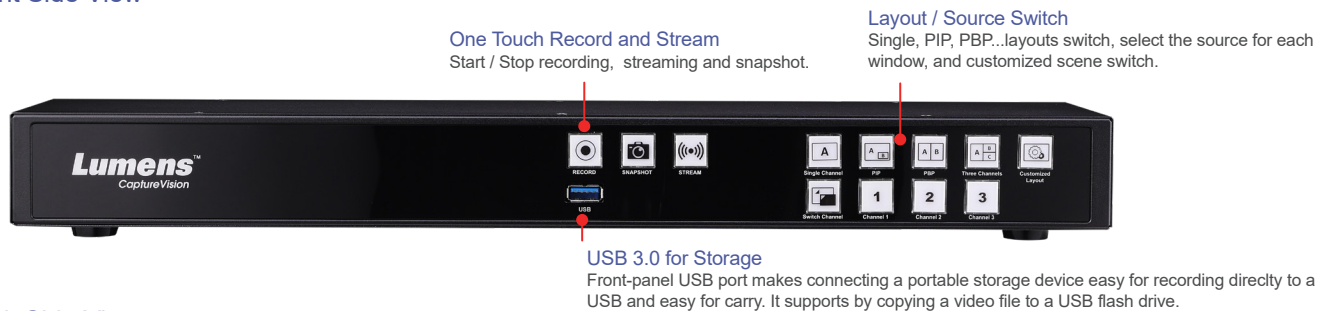

LC200 CaptureVision System

Lumens CaptureVision System LC200 is an innovative media processor that allows you to record and create live streaming by mixing, encoding, and switching up to 4 HDMI or 3 IP video sources, and 4 audio sources. The LC200 can backup video files to a content management server or stream to most cloud video servers. It is applicable for use in education, corporate, government, healthcare, house of worship, and other applications.

Key Features

- Supports 1080p 60/30fps recording
- Supports 4 HDMI Inputs and IP video sources including Lumens IP cameras, and standard RTSP streams.
- Supports HDMI-embedded audio or analog stereo audio with 4 channels Audio Input mixing and gain control.
- Flexible scaling and window processing, supports PIP, PBP and up to 4 windows layout and mixing
- Advanced Scenes Switch
- Webpage and plug and play GUI Director Interface
- Built-in 1TB HDD storage or optional 2TB HDD

Product Interface

■ Front Side View

■ Back Side View

Analog stereo audio Input

Supports 4 analog stereo audio (3.5 mm phone jack) For line in.

Line Out

3.5mm phone jack line out for live audio mix monitoring.

Optional Accessory

Lumens LC-RC01 remote control panel, a wall plate for the LC200 to control the live streaming, recording, and video file saving options. The panel provides three macro functions that can remotely switch the scene and control the cameras preset. The LC-RC01 can be extended to 30 meters through a Cat 5e cable. It can be mounted on walls and furniture in any standard one-gang US/EU A/V frame enclosure. Equipped with a USB port, it supports USB flash drives to record or backup video files. The LC-RC01 offers greater flexibility for operating the LC200.