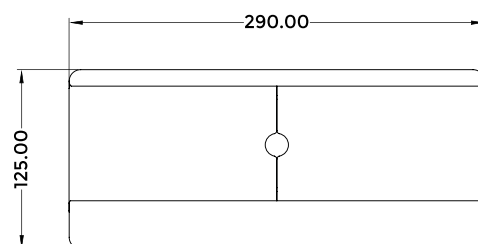

When Closed