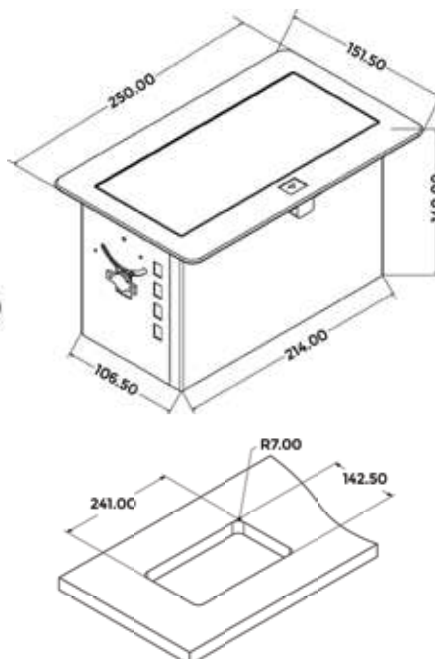

LC-404-N23 **NEW**

CABLE CUBBY SERIES

Connectivity

- 2 x Universal Power
- 1 x USB-A Mobile Charger
- 1 x USB-C Mobile Charger
- 2 x HDMI 2.0V
- 1 x Type A USB 3.2 Gen 1
- 1 x Type C USB 3.2 Gen 1
- 2 x CAT 6 Network/RJ-45

Available Options

- 1 x Mini DP 1.2V
- 1 x 3.5 mm Audio
- 1 x VGA

Note: Combination of any 6 cables

*Dimensions in mm