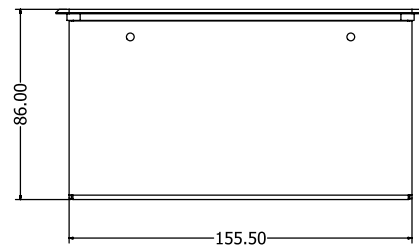

LG-ITF-307 **NEW**

Connectivity

- 2 x Universal Power
- 1 x USB-A Mobile Charger
- 1 x USB-C Mobile Charger

Top View

Front View

Side view

Table Cutout

*Dimensions in mm

*Dimensions in mm