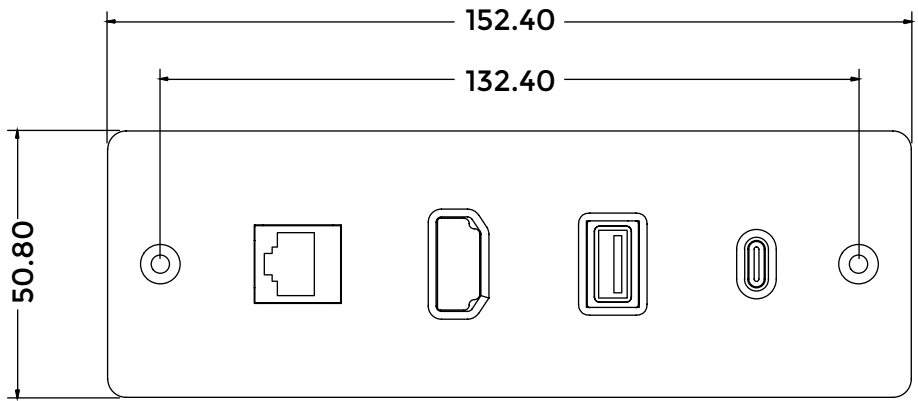

FACEPLATES

FIXED FACEPLATE

LF-401

Connectivity

- 1 x CAT 6A Network/RJ-45
- 1 x HDMI 2.0V
- 1 x Type A USB 3.0V
- 1 x Type C USB 3.2 Gen 1
- Available in Black

FRONT VIEW

LF-101

Connectivity

*Dimensions in mm