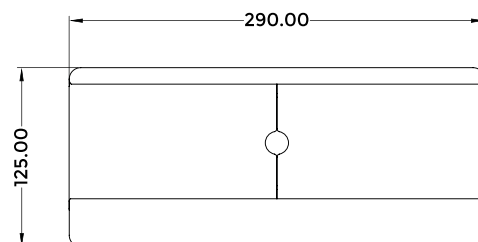

When Closed