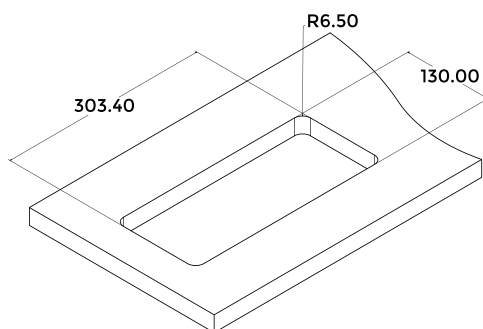

*Dimensions in mm

LG-805RC2P4M

RETRACTABLE SERIES

Available Connectivity Modules :

HDMIRC Module

USBRC Module

TCRC Module

RJ45RC Module

DPRC Module

MDPRC Module

VGARC Module

Features

- A compact cable manager enclosure (LG-805RC2P4M) provision to fix any 4 modules i.e. HDMI 2.0V, Type A USB 3.2 Gen 1, Type C USB 3.2 Gen 1, CAT 6 Network/RJ-45, DP 1.2V, Mini DP 1.2V and VGA+Audio (3.5mm) with round Male to Female cables
- Enclosure Default connectivity comes with 2 x Universal Power Socket, 1 x USB-A Mobile Charger
- Combination of any 4 Modules
- Intuitive Use - Pull and stop or pull and retract
- Easy to Install
- Total Length of Cable used in retractor module : 3 m
- Input Cable Length (Source) : 1.4 m
- Output cable Length (Display) : 0.8 m
- Rolling mechanism : 0.8 m
- Product Weight : 2.5 kg
- Shipping Weight : 3.5 kg
- Shipping Dimension (L x W x H) : 350 x 220 x 220 mm
- Color Available : Black

*Dimensions in mm

SIDE SLIDING CABLE MANAGER

LM-306SS
MANUAL SERIES

Table Cutout

Connectivity

- 2 x Universal Power
- 2 x USB-A Mobile Charger
- 1 x HDMI 2.0V
- 1 x Type C USB 3.1V
- 1 x CAT 6A Network/RJ-45