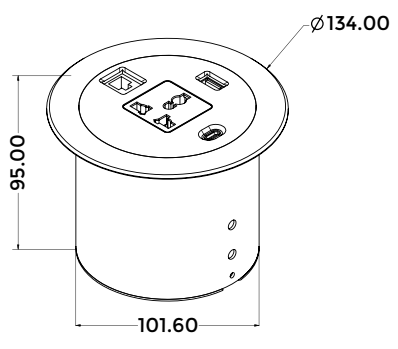

*Dimensions in mm

LG-ITF-306VS **NEW**

Connectivity

- 1 x Universal Power
- 1 x USB-A Mobile Charger
- 1 x USB-C Mobile Charger
- 1 x CAT 6A Network/RJ-45

Table Cutout

When Opened

When Closed

LG-ITF-305 **NEW**

Connectivity

- 1 x Universal Power
- 1 x USB-A Mobile Charger
- 1 x USB-C Mobile Charger
- 1 x CAT 6A Network/RJ-45

*Dimensions in mm

LG-ITF-305WC **NEW**

Connectivity

- 1 x Mobile Wireless Charger
- 1 x Universal Power
- 1 x USB-A Mobile Charger
- 1 x USB-C Mobile Charger
- 1 x CAT 6A Network/RJ-45

LG-ITF-307 **NEW**

Connectivity

- 2 x Universal Power
- 1 x USB-A Mobile Charger
- 1 x USB-C Mobile Charger

Top View

Front View

Side view

Table Cutout

*Dimensions in mm

*Dimensions in mm