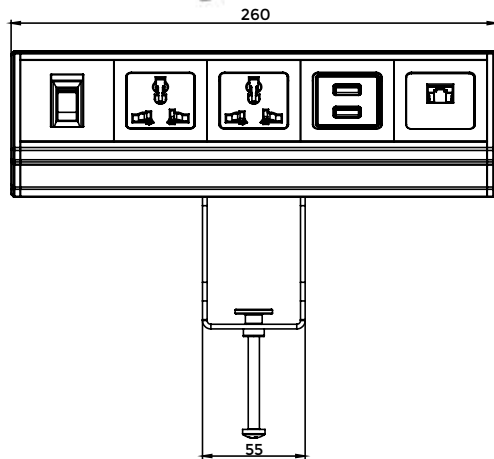

*Dimensions in mm

LG-MAR01

MULTI ADAPTER RING

Connectivity

LG-MAR02

MULTI ADAPTER RING - 4 INCH CABLE

Connectivity

Note: There is a provision for connecting MFI Certified Lightning to HDMI Cable (Optional)

WORKSTATION CABLE MANAGERS

LG-ITF-PD **NEW**

Connectivity

- 1 x Power On & Off Switch
- 2 x Universal Power
- 1 x USB-A Mobile Charger
- 1 x USB-C Mobile Charger
- 1 x CAT 6A Network/RJ-45

LG-ITF-306VS-WC **NEW**

Connectivity

- 1 x Mobile Wireless Charger
- 1 x Universal Power
- 1 x USB-A Mobile Charger
- 1 x USB-C Mobile Charger
- 1 x CAT 6A Network/RJ-45

*Mobile Wireless Charging

Table Cutout

When Opened

When Closed

*Dimensions in mm