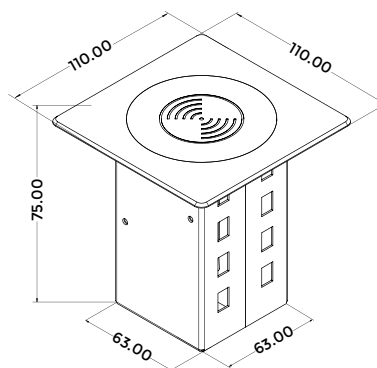

LG-ITF-307 **NEW**

Connectivity

- 2 x Universal Power
- 1 x USB-A Mobile Charger
- 1 x USB-C Mobile Charger

Top View

Front View

Side view

Table Cutout

*Dimensions in mm

WORKSTATION MOBILE WIRELESS CHARGER

LG-WC15W-R **NEW**

Connectivity

- 1 x Mobile Wireless Charger

LG-WC15W-S **NEW**

Connectivity

- 1 x Mobile Wireless Charger

*Dimensions in mm