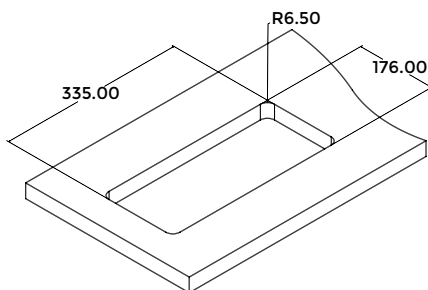

CABLE MANAGERS / DESKTOP INTERFACES

MOTORIZED RETRACTABLE CABLE MANAGER NEW

LG-804MRC-N23

Available Connectivity Modules :

Features

- Experience the effortless operation of a Push Button lid with just a single press button
- A compact cable manager enclosure (LG-804MRC-N23) provision to fix any 4 modules i.e. HDMI 2.0V, Type A USB 3.2 Gen 1, Type C USB 3.2 Gen 1, CAT 6 Network/RJ-45, DP 1.2V, Mini DP 1.2V and VGA+Audio (3.5mm) with round Male to Female cables
- Enclosure Default connectivity comes with 2 x Universal Power Socket, 1 x USB-A Mobile Charger, 1 x USB-C Mobile Charger
- Total Length of Cable used in retractor module : 3 m
- Input Cable Length (Source) : 1.6 m
- Output cable Length (Display) : 0.85 m
- Rolling mechanism : 0.55 m
- Indulge in the convenience of Pull and Stop functionality
- Effortlessly cable retracts to the initial position by single press and hold
- Product Weight : 3.1 kg
- Shipping Weight : 3.7 kg
- Shipping Dimension (L x W x H) : 400 x 210 x 170 mm
- Color Available : Black

*Dimensions in mm

LG-805RC2P4M

RETRACTABLE SERIES

Available Connectivity Modules :

HDMIRC Module

USBRC Module

TCRC Module

RJ45RC Module

DPRC Module

MDPRC Module

VGARC Module

Features

- A compact cable manager enclosure (LG-805RC2P4M) provision to fix any 4 modules i.e. HDMI 2.0V, Type A USB 3.2 Gen 1, Type C USB 3.2 Gen 1, CAT 6 Network/RJ-45, DP 1.2V, Mini DP 1.2V and VGA+Audio (3.5mm) with round Male to Female cables
- Enclosure Default connectivity comes with 2 x Universal Power Socket, 1 x USB-A Mobile Charger
- Combination of any 4 Modules
- Intuitive Use - Pull and stop or pull and retract
- Easy to Install
- Total Length of Cable used in retractor module : 3 m
- Input Cable Length (Source) : 1.4 m
- Output cable Length (Display) : 0.8 m
- Rolling mechanism : 0.8 m
- Product Weight : 2.5 kg
- Shipping Weight : 3.5 kg
- Shipping Dimension (L x W x H) : 350 x 220 x 220 mm
- Color Available : Black