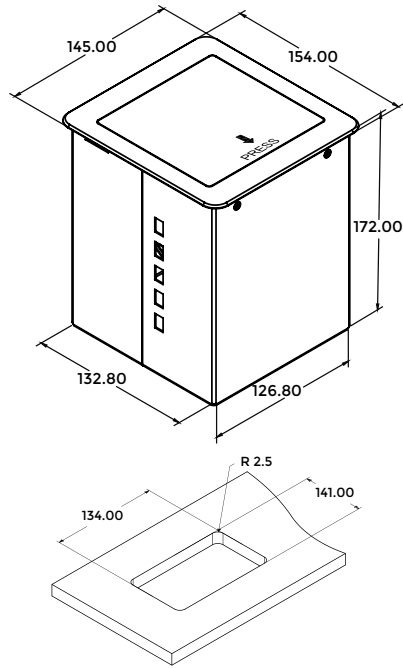

Available Options

- 1 x Mini DP 1.2V
- 1 x 3.5 mm Audio
- 1 x VGA

Note: Combination of any 6 cables

*Dimensions in mm

LG-501H-IN

HYDRAULIC SERIES

Connectivity

- 1 x Universal Power
- 1 x USB-A Mobile Charger
- 1 x HDMI 2.0V
- 1 x Type C USB 3.1V
- 1 x CAT 6A Network/RJ-45

*Dimensions in mm