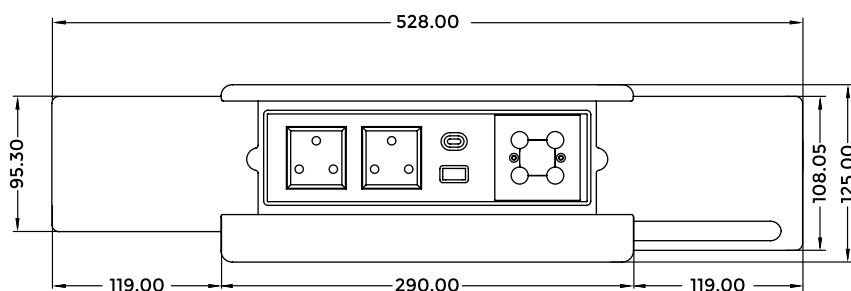

DPRC Module

MDPRC Module

VGARC Module

Features

- A compact cable manager enclosure (LG-805RC2P4M) provision to fix any 4 modules i.e. HDMI 2.0V, Type A USB 3.2 Gen 1, Type C USB 3.2 Gen 1, CAT 6 Network/RJ-45, DP 1.2V, Mini DP 1.2V and VGA+Audio (3.5mm) with round Male to Female cables
- Enclosure Default connectivity comes with 2 x Universal Power Socket, 1 x USB-A Mobile Charger
- Combination of any 4 Modules
- Intuitive Use - Pull and stop or pull and retract
- Easy to Install
- Total Length of Cable used in retractor module : 3 m
- Input Cable Length (Source) : 1.4 m
- Output cable Length (Display) : 0.8 m
- Rolling mechanism : 0.8 m
- Product Weight : 2.5 kg
- Shipping Weight : 3.5 kg
- Shipping Dimension (L x W x H) : 350 x 220 x 220 mm
- Color Available : Black

*Dimensions in mm

SIDE SLIDING CABLE MANAGER

LC-406SS

CABLE CUBBY SERIES

Table Cutout

Connectivity

- 2 x Universal Power
- 1 x USB-A Mobile Charger
- 1 x USB-C Mobile Charger
- 1 x HDMI 2.0V
- 1 x Type A USB 3.2 Gen 1
- 1 x Type C USB 3.2 Gen 1
- 1 x CAT 6 Network/RJ-45