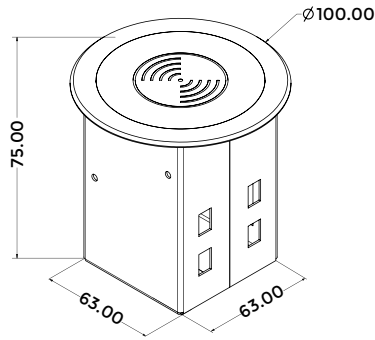

WORKSTATION MOBILE WIRELESS CHARGER

LG-WC15W-R **NEW**

Connectivity

- 1 x Mobile Wireless Charger

LG-WC15W-S **NEW**