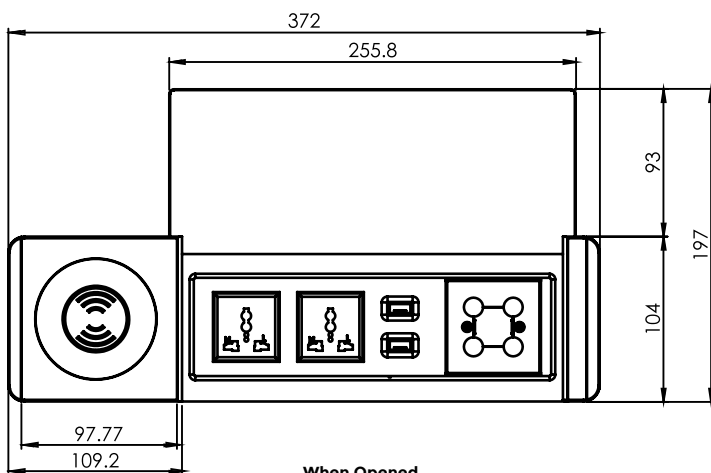

When Opened