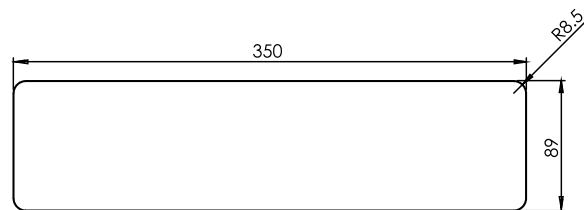

DPRC Module

MDPRC Module

VGARC Module

Features

- A compact cable manager enclosure (LG-805RC2P4M) provision to fix any 4 modules i.e. HDMI 2.0V, Type A USB 3.2 Gen 1, Type C USB 3.2 Gen 1, CAT 6 Network/RJ-45, DP 1.2V, Mini DP 1.2V and VGA+Audio (3.5mm) with round Male to Female cables
- Enclosure Default connectivity comes with 2 x Universal Power Socket, 1 x USB-A Mobile Charger
- Combination of any 4 Modules
- Intuitive Use - Pull and stop or pull and retract
- Easy to Install
- Total Length of Cable used in retractor module : 3 m
- Input Cable Length (Source) : 1.4 m
- Output cable Length (Display) : 0.8 m
- Rolling mechanism : 0.8 m
- Product Weight : 2.5 kg
- Shipping Weight : 3.5 kg
- Shipping Dimension (L x W x H) : 350 x 220 x 220 mm
- Color Available : Black

When Opened

When Closed

*Dimensions in mm

VERTICAL SLIDING CABLE MANAGER

LM-306VS-WC

MANUAL SERIES

Connectivity

- 1 x Wireless Mobile Charger
- 2 x Universal Power Socket
- 2 x USB-A Mobile Charger
- 1 x HDMI 2.0V
- 1 x Type C USB 3.1V
- 1 x CAT 6A Network/RJ-45

Table Cutout

When Opened

When Closed

*Dimensions in mm

LM-302

MANUAL SERIES

Connectivity

- 2 x Universal Power
- 1 x USB-A Mobile Charger
- 1 x HDMI 2.0V
- 2 x CAT 6 Network/RJ-45
- 1 x 3.5 mm Audio
- 1 x VGA