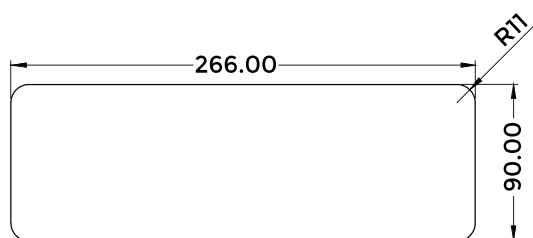

DPRC Module

MDPRC Module

VGARC Module

Features

- A compact cable manager enclosure (LG-805RC2P4M) provision to fix any 4 modules i.e. HDMI 2.0V, Type A USB 3.2 Gen 1, Type C USB 3.2 Gen 1, CAT 6 Network/RJ-45, DP 1.2V, Mini DP 1.2V and VGA+Audio (3.5mm) with round Male to Female cables
- Enclosure Default connectivity comes with 2 x Universal Power Socket, 1 x USB-A Mobile Charger
- Combination of any 4 Modules
- Intuitive Use - Pull and stop or pull and retract
- Easy to Install
- Total Length of Cable used in retractor module : 3 m
- Input Cable Length (Source) : 1.4 m
- Output cable Length (Display) : 0.8 m
- Rolling mechanism : 0.8 m
- Product Weight : 2.5 kg
- Shipping Weight : 3.5 kg
- Shipping Dimension (L x W x H) : 350 x 220 x 220 mm
- Color Available : Black

*Dimensions in mm

SIDE SLIDING CABLE MANAGER

LM-306SS
MANUAL SERIES

Table Cutout

Connectivity

- 2 x Universal Power
- 2 x USB-A Mobile Charger
- 1 x HDMI 2.0V
- 1 x Type C USB 3.1V
- 1 x CAT 6A Network/RJ-45