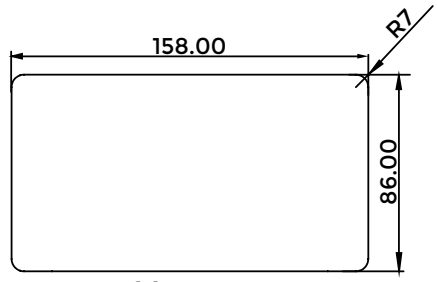

*Dimensions in mm

LG-ITF-306VS **NEW**

Connectivity

- 1 x Universal Power
- 1 x USB-A Mobile Charger
- 1 x USB-C Mobile Charger
- 1 x CAT 6A Network/RJ-45

Table Cutout

When Opened

When Closed

LG-ITF-305 **NEW**

*Dimensions in mm