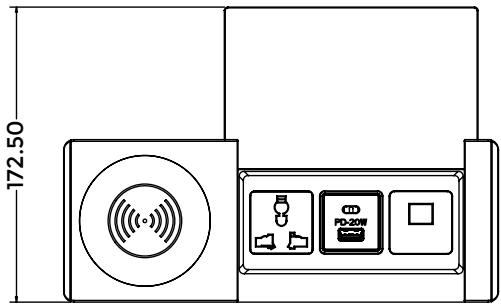

Connectivity

- 1 x Mobile Wireless Charger
- 1 x Universal Power
- 1 x USB-A Mobile Charger
- 1 x USB-C Mobile Charger
- 1 x CAT 6A Network/RJ-45

*Mobile Wireless Charging

Table Cutout

When Opened

When Closed

*Dimensions in mm

LG-ITF-306VS **NEW**

Connectivity

- 1 x Universal Power
- 1 x USB-A Mobile Charger
- 1 x USB-C Mobile Charger
- 1 x CAT 6A Network/RJ-45

Table Cutout

When Opened

When Closed

LG-ITF-305 **NEW**