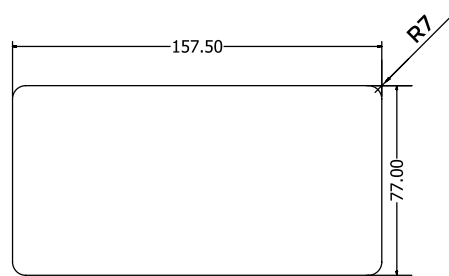

LG-ITF-307 **NEW**

Connectivity

- 2 x Universal Power
- 1 x USB-A Mobile Charger
- 1 x USB-C Mobile Charger

Top View

Front View

Side view

Table Cutout

*Dimensions in mm

*Dimensions in mm