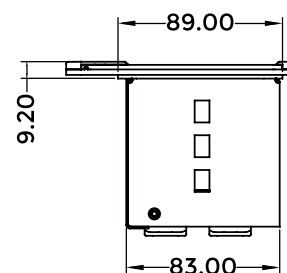

*Dimensions in mm