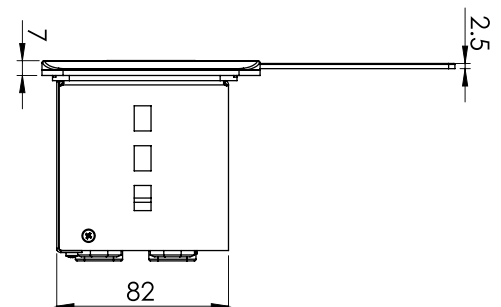

DPRC Module

MDPRC Module

VGARC Module

Features

- A compact cable manager enclosure (LG-805RC2P4M) provision to fix any 4 modules i.e. HDMI 2.0V, Type A USB 3.2 Gen 1, Type C USB 3.2 Gen 1, CAT 6 Network/RJ-45, DP 1.2V, Mini DP 1.2V and VGA+Audio (3.5mm) with round Male to Female cables
- Enclosure Default connectivity comes with 2 x Universal Power Socket, 1 x USB-A Mobile Charger
- Combination of any 4 Modules
- Intuitive Use - Pull and stop or pull and retract
- Easy to Install
- Total Length of Cable used in retractor module : 3 m
- Input Cable Length (Source) : 1.4 m
- Output cable Length (Display) : 0.8 m
- Rolling mechanism : 0.8 m
- Product Weight : 2.5 kg
- Shipping Weight : 3.5 kg
- Shipping Dimension (L x W x H) : 350 x 220 x 220 mm
- Color Available : Black

Table Cutout

When Opened

When Closed

*Dimensions in mm

LM-302

MANUAL SERIES

Connectivity

- 2 x Universal Power
- 1 x USB-A Mobile Charger
- 1 x HDMI 2.0V
- 2 x CAT 6 Network/RJ-45
- 1 x 3.5 mm Audio
- 1 x VGA