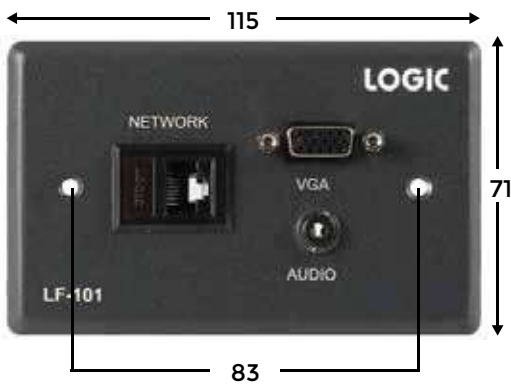

DPRC Module

MDPRC Module

VGARC Module

Features

- A compact cable manager enclosure (LG-805RC2P4M) provision to fix any 4 modules i.e. HDMI 2.0V, Type A USB 3.2 Gen 1, Type C USB 3.2 Gen 1, CAT 6 Network/RJ-45, DP 1.2V, Mini DP 1.2V and VGA+Audio (3.5mm) with round Male to Female cables
- Enclosure Default connectivity comes with 2 x Universal Power Socket, 1 x USB-A Mobile Charger
- Combination of any 4 Modules
- Intuitive Use - Pull and stop or pull and retract
- Easy to Install
- Total Length of Cable used in retractor module : 3 m
- Input Cable Length (Source) : 1.4 m
- Output cable Length (Display) : 0.8 m
- Rolling mechanism : 0.8 m
- Product Weight : 2.5 kg
- Shipping Weight : 3.5 kg
- Shipping Dimension (L x W x H) : 350 x 220 x 220 mm
- Color Available : Black

LG-ITF-307 **NEW**

Connectivity

- 2 x Universal Power
- 1 x USB-A Mobile Charger
- 1 x USB-C Mobile Charger

Top View

Front View

Side view

Table Cutout

*Dimensions in mm

FACEPLATES

FIXED FACEPLATE

LF-401

Connectivity

- 1 x CAT 6A Network/RJ-45
- 1 x HDMI 2.0V
- 1 x Type A USB 3.0V
- 1 x Type C USB 3.2 Gen 1
- Available in Black

FRONT VIEW

LF-101

Connectivity

- 1 x CAT 5E Network/RJ-45
- 1 x VGA
- 1 x 3.5 mm Audio
- Back box will be optional

LF-102

Connectivity

- 1 x VGA
- 1 x HDMI 2.0V
- 1 x USB-A 1.0V
- 1 x 3.5 mm Audio and Audio (R/L)
- 1 x Component
- Back box will be optional