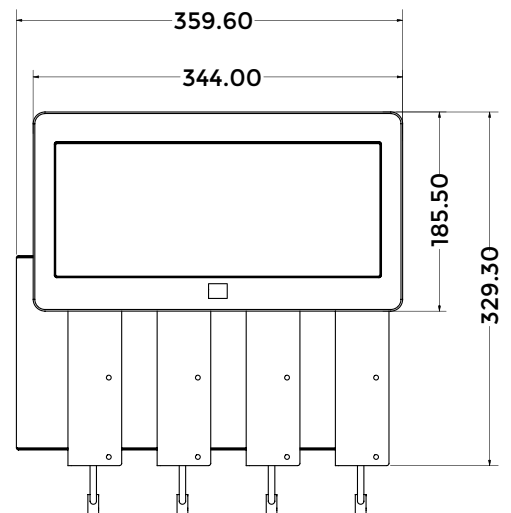

CABLE MANAGERS / DESKTOP INTERFACES

MOTORIZED RETRACTABLE CABLE MANAGER NEW

LG-804MRC-N23

Available Connectivity Modules :

Features

- Experience the effortless operation of a Push Button lid with just a single press button
- A compact cable manager enclosure (LG-804MRC-N23) provision to fix any 4 modules i.e. HDMI 2.0V, Type A USB 3.2 Gen 1, Type C USB 3.2 Gen 1, CAT 6 Network/RJ-45, DP 1.2V, Mini DP 1.2V and VGA+Audio (3.5mm) with round Male to Female cables
- Enclosure Default connectivity comes with 2 x Universal Power Socket, 1 x USB-A Mobile Charger, 1 x USB-C Mobile Charger
- Total Length of Cable used in retractor module : 3 m
- Input Cable Length (Source) : 1.6 m
- Output cable Length (Display) : 0.85 m
- Rolling mechanism : 0.55 m
- Indulge in the convenience of Pull and Stop functionality
- Effortlessly cable retracts to the initial position by single press and hold
- Product Weight : 3.1 kg
- Shipping Weight : 3.7 kg
- Shipping Dimension (L x W x H) : 400 x 210 x 170 mm
- Color Available : Black

*Dimensions in mm

LG-805RC2P4M

RETRACTABLE SERIES

Available Connectivity Modules :

HDMIRC Module

USBRC Module

TCRC Module

RJ45RC Module

DPRC Module

MDPRC Module

VGARC Module

Features

- A compact cable manager enclosure (LG-805RC2P4M) provision to fix any 4 modules i.e. HDMI 2.0V, Type A USB 3.2 Gen 1, Type C USB 3.2 Gen 1, CAT 6 Network/RJ-45, DP 1.2V, Mini DP 1.2V and VGA+Audio (3.5mm) with round Male to Female cables
- Enclosure Default connectivity comes with 2 x Universal Power Socket, 1 x USB-A Mobile Charger
- Combination of any 4 Modules
- Intuitive Use - Pull and stop or pull and retract
- Easy to Install
- Total Length of Cable used in retractor module : 3 m
- Input Cable Length (Source) : 1.4 m
- Output cable Length (Display) : 0.8 m
- Rolling mechanism : 0.8 m
- Product Weight : 2.5 kg
- Shipping Weight : 3.5 kg
- Shipping Dimension (L x W x H) : 350 x 220 x 220 mm
- Color Available : Black

*Dimensions in mm