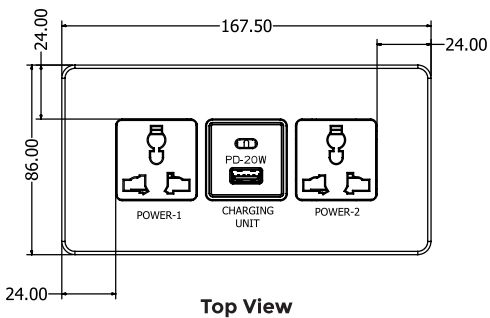

*Dimensions in mm

LG-ITF-306VS **NEW**

Connectivity

- 1 x Universal Power
- 1 x USB-A Mobile Charger
- 1 x USB-C Mobile Charger
- 1 x CAT 6A Network/RJ-45

Table Cutout

When Opened

When Closed

LG-ITF-305 **NEW**

Connectivity

- 1 x Universal Power
- 1 x USB-A Mobile Charger
- 1 x USB-C Mobile Charger
- 1 x CAT 6A Network/RJ-45

*Dimensions in mm

LG-ITF-305WC **NEW**

Connectivity

- 1 x Mobile Wireless Charger
- 1 x Universal Power
- 1 x USB-A Mobile Charger
- 1 x USB-C Mobile Charger
- 1 x CAT 6A Network/RJ-45

LG-ITF-307 **NEW**

Connectivity

- 2 x Universal Power
- 1 x USB-A Mobile Charger
- 1 x USB-C Mobile Charger

Top View

Front View

Side view

Table Cutout

*Dimensions in mm