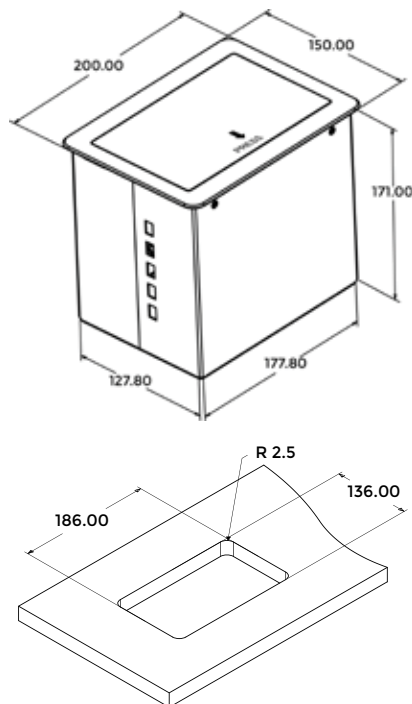

LG-502H-IN

HYDRAULIC SERIES

Connectivity

- 2 x Universal Power
- 2 x USB-A Mobile Charger
- 1 x HDMI 2.0V
- 1 x Type C USB 3.1V
- 2 x CAT 6A Network/RJ-45

*Dimensions in mm