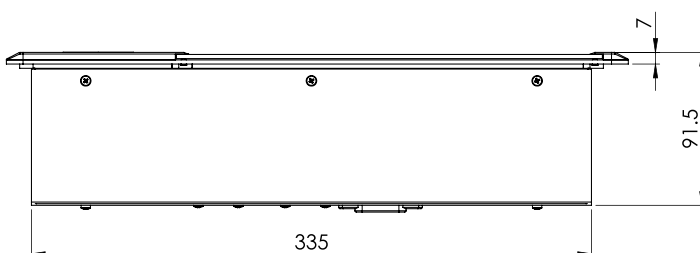

Table Cutout

When Opened

When Closed

*Dimensions in mm

LC-403-N19

CABLE CUBBY SERIES

Connectivity

- 1 x Universal Power
- 1 x USB-A Mobile Charger
- 2 x HDMI 2.0V
- 1 x Type A USB 3.2 Gen 1
- 1 x Type C USB 3.2 Gen 1
- 2 x CAT 6 Network/RJ-45