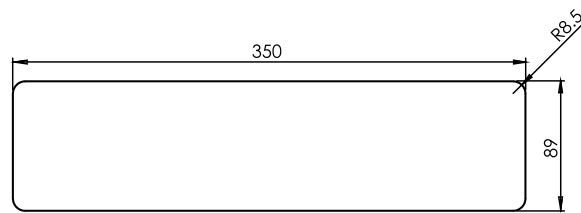

When Opened

When Closed

*Dimensions in mm

VERTICAL SLIDING CABLE MANAGER

LC-406VS-WC

CABLE CUBBY SERIES

Connectivity

- 1 x Wireless Mobile Charger
- 2 x Universal Power Socket
- 2 x USB-A Mobile Charger
- 1 x HDMI 2.0V
- 1 x Type A USB 3.2 Gen 1
- 1 x Type C USB 3.2 Gen 1
- 1 x CAT 6 Network/RJ-45