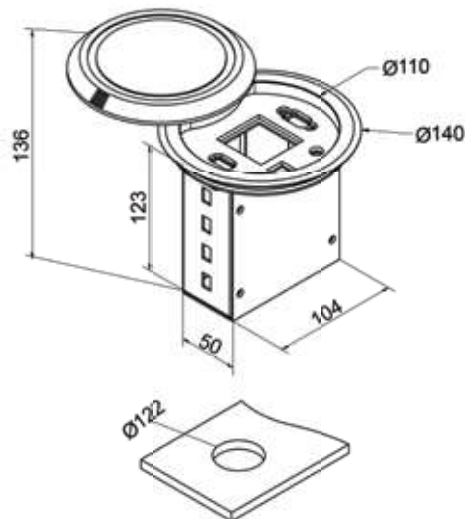

LM-305WC-N19

MANUAL SERIES

Connectivity

- 1 x Wireless Mobile Charger
- 1 x Universal Power
- 1 x HDMI 2.0V
- 1 x CAT 6A Network/RJ-45
- 1 x 3.5 mm Audio
- 1 x VGA