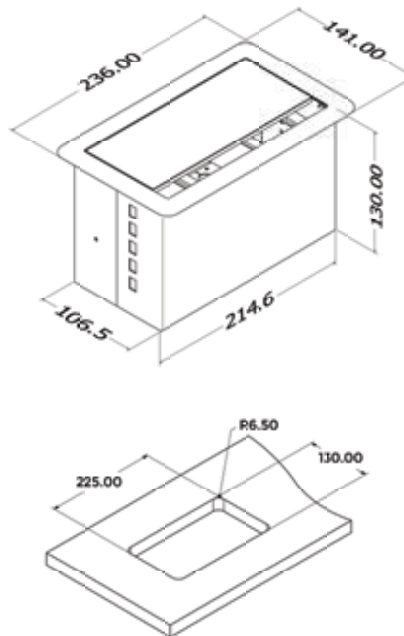

LC-404-N19

CABLE CUBBY SERIES

Connectivity

- 2 x Universal Power
- 1 x USB-A Mobile Charger
- 1 x USB-C Mobile Charger
- 2 x HDMI 2.1V
- 1 x Type A USB 3.2 Gen 1
- 1 x Type C USB 3.2 Gen 1
- 2 x CAT 6 Network/RJ-45

Available Options

- 1 x Mini DP 1.2V
- 1 x 3.5 mm Audio
- 1 x VGA

Note: Combination of any 6 cables