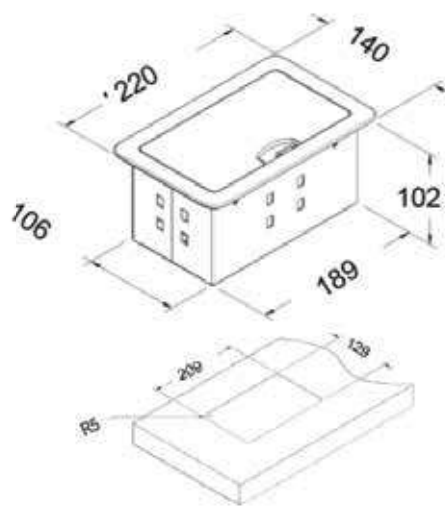

DPRC Module

MDPRC Module

VGARC Module

Features

- A compact cable manager enclosure (LG-805RC2P4M) provision to fix any 4 modules i.e. HDMI 2.0V, Type A USB 3.2 Gen 1, Type C USB 3.2 Gen 1, CAT 6 Network/RJ-45, DP 1.2V, Mini DP 1.2V and VGA+Audio (3.5mm) with round Male to Female cables
- Enclosure Default connectivity comes with 2 x Universal Power Socket, 1 x USB-A Mobile Charger
- Combination of any 4 Modules
- Intuitive Use - Pull and stop or pull and retract
- Easy to Install
- Total Length of Cable used in retractor module : 3 m
- Input Cable Length (Source) : 1.4 m
- Output cable Length (Display) : 0.8 m
- Rolling mechanism : 0.8 m
- Product Weight : 2.5 kg
- Shipping Weight : 3.5 kg
- Shipping Dimension (L x W x H) : 350 x 220 x 220 mm
- Color Available : Black

Table Cutout

When Opened

When Closed

*Dimensions in mm

LM-302

MANUAL SERIES

Connectivity

- 2 x Universal Power
- 1 x USB-A Mobile Charger
- 1 x HDMI 2.0V
- 2 x CAT 6 Network/RJ-45
- 1 x 3.5 mm Audio
- 1 x VGA