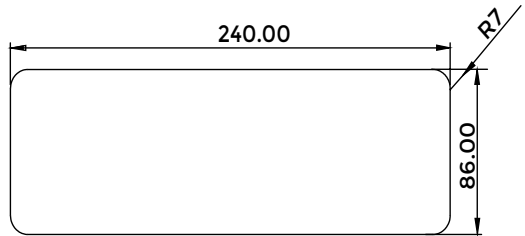

Connectivity

- 1 x Mobile Wireless Charger
- 1 x Universal Power
- 1 x USB-A Mobile Charger
- 1 x USB-C Mobile Charger
- 1 x CAT 6A Network/RJ-45

*Mobile Wireless Charging

Table Cutout

When Opened

When Closed

*Dimensions in mm

LG-ITF-306VS **NEW**

Connectivity

- 1 x Universal Power
- 1 x USB-A Mobile Charger
- 1 x USB-C Mobile Charger
- 1 x CAT 6A Network/RJ-45

Table Cutout

When Opened

When Closed

LG-ITF-305 **NEW**