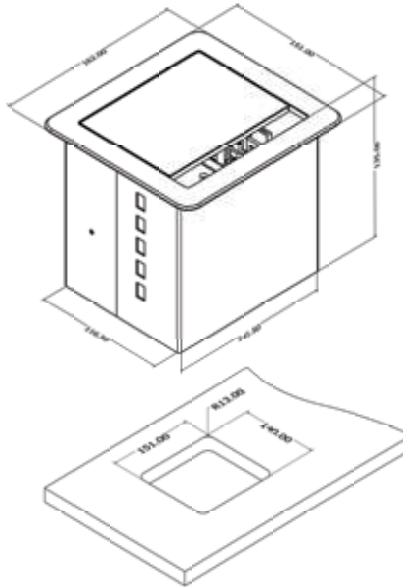

Table Cutout

When Opened

When Closed

*Dimensions in mm

LC-403-N19

CABLE CUBBY SERIES

Connectivity

- 1 x Universal Power
- 1 x USB-A Mobile Charger
- 2 x HDMI 2.0V
- 1 x Type A USB 3.2 Gen 1
- 1 x Type C USB 3.2 Gen 1
- 2 x CAT 6 Network/RJ-45