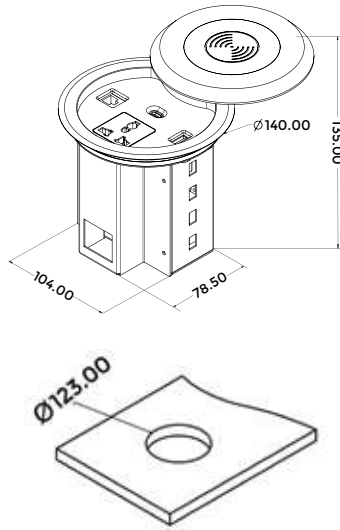

*Dimensions in mm

LG-ITF-306VS **NEW**

Connectivity

- 1 x Universal Power
- 1 x USB-A Mobile Charger
- 1 x USB-C Mobile Charger
- 1 x CAT 6A Network/RJ-45

Table Cutout

When Opened

When Closed

LG-ITF-305 **NEW**

Connectivity

- 1 x Universal Power
- 1 x USB-A Mobile Charger
- 1 x USB-C Mobile Charger
- 1 x CAT 6A Network/RJ-45

*Dimensions in mm

LG-ITF-305WC **NEW**

Connectivity

- 1 x Mobile Wireless Charger
- 1 x Universal Power
- 1 x USB-A Mobile Charger
- 1 x USB-C Mobile Charger
- 1 x CAT 6A Network/RJ-45

LG-ITF-307 **NEW**

Connectivity

- 2 x Universal Power
- 1 x USB-A Mobile Charger
- 1 x USB-C Mobile Charger

Top View

Front View

Side view

Table Cutout

*Dimensions in mm

*Dimensions in mm