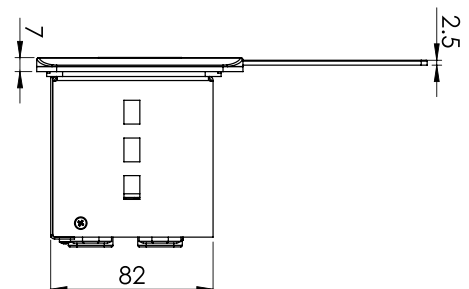

Table Cutout

When Opened

When Closed

*Dimensions in mm

LC-403-N19

CABLE CUBBY SERIES

Connectivity

- 1 x Universal Power
- 1 x USB-A Mobile Charger
- 2 x HDMI 2.0V
- 1 x Type A USB 3.2 Gen 1
- 1 x Type C USB 3.2 Gen 1
- 2 x CAT 6 Network/RJ-45