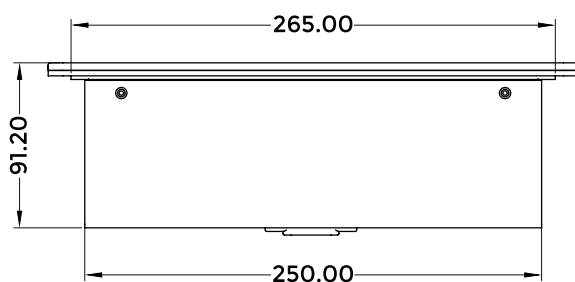

*Dimensions in mm