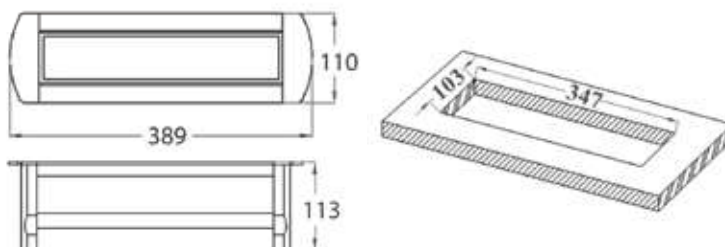

Connectivity

- 2 x Universal Power
- 1 x USB-A Mobile Charger
- 1 x USB-C Mobile Charger
- 2 x HDMI 2.0V
- 1 x Type-C USB 3.2 Gen 2
- 2 x CAT 6 Network/RJ-45

LG-601R
 ROTATING MANUAL SERIES

Connectivity

- 2 x Universal Power
- 2 x USB-A Mobile Charger
- 1 x HDMI 2.0V
- 2 x CAT 6 Network/RJ-45
- 1 x 3.5 mm Audio
- 1 x VGA

*Dimensions in mm

LG-MAR01

MULTI ADAPTER RING

Connectivity

LG-MAR02

MULTI ADAPTER RING - 4 INCH CABLE

Connectivity

Note: There is a provision for connecting MFI Certified Lightning to HDMI Cable (Optional)