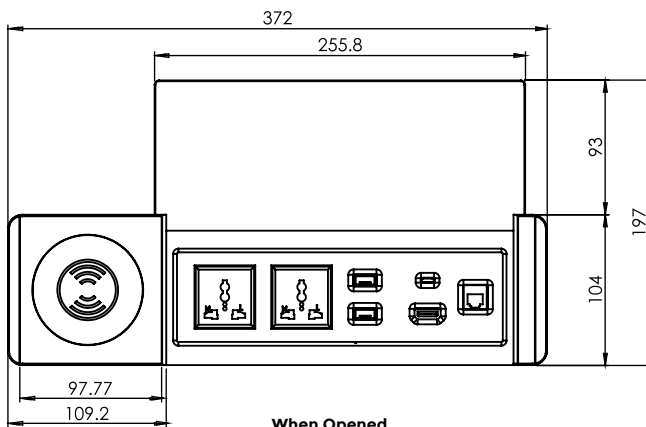

DPRC Module

MDPRC Module

VGARC Module

Features

- A compact cable manager enclosure (LG-805RC2P4M) provision to fix any 4 modules i.e. HDMI 2.0V, Type A USB 3.2 Gen 1, Type C USB 3.2 Gen 1, CAT 6 Network/RJ-45, DP 1.2V, Mini DP 1.2V and VGA+Audio (3.5mm) with round Male to Female cables
- Enclosure Default connectivity comes with 2 x Universal Power Socket, 1 x USB-A Mobile Charger
- Combination of any 4 Modules
- Intuitive Use - Pull and stop or pull and retract
- Easy to Install
- Total Length of Cable used in retractor module : 3 m
- Input Cable Length (Source) : 1.4 m
- Output cable Length (Display) : 0.8 m
- Rolling mechanism : 0.8 m
- Product Weight : 2.5 kg
- Shipping Weight : 3.5 kg
- Shipping Dimension (L x W x H) : 350 x 220 x 220 mm
- Color Available : Black

When Opened

When Closed

*Dimensions in mm

VERTICAL SLIDING CABLE MANAGER

LM-306VS-WC

MANUAL SERIES

Connectivity

- 1 x Wireless Mobile Charger
- 2 x Universal Power Socket
- 2 x USB-A Mobile Charger
- 1 x HDMI 2.0V
- 1 x Type C USB 3.1V
- 1 x CAT 6A Network/RJ-45

Table Cutout

When Opened

When Closed

*Dimensions in mm

LM-302

MANUAL SERIES

Connectivity

- 2 x Universal Power
- 1 x USB-A Mobile Charger
- 1 x HDMI 2.0V
- 2 x CAT 6 Network/RJ-45
- 1 x 3.5 mm Audio
- 1 x VGA