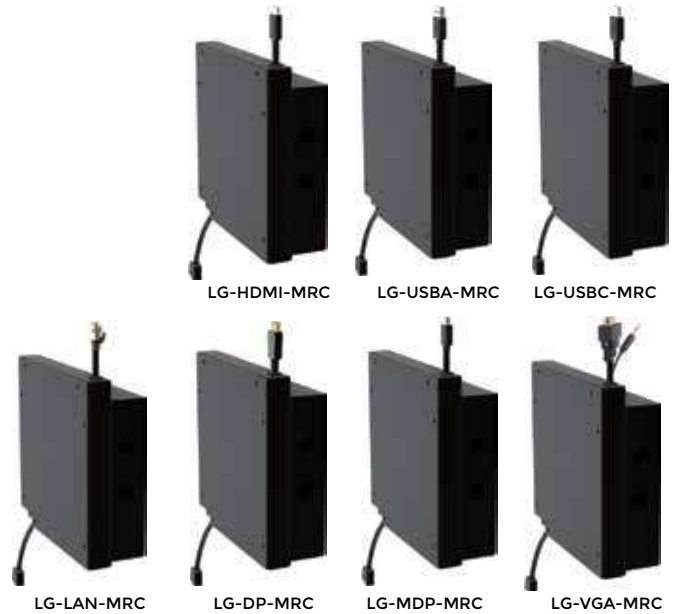

CABLE MANAGERS / DESKTOP INTERFACES

MOTORIZED RETRACTABLE CABLE MANAGER NEW

LG-804MRC-N23

Available Connectivity Modules :

Features

- Experience the effortless operation of a Push Button lid with just a single press button
- A compact cable manager enclosure (LG-804MRC-N23) provision to fix any 4 modules i.e. HDMI 2.0V, Type A USB 3.2 Gen 1, Type C USB 3.2 Gen 1, CAT 6 Network/RJ-45, DP 1.2V, Mini DP 1.2V and VGA+Audio (3.5mm) with round Male to Female cables
- Enclosure Default connectivity comes with 2 x Universal Power Socket, 1 x USB-A Mobile Charger, 1 x USB-C Mobile Charger
- Total Length of Cable used in retractor module : 3 m
- Input Cable Length (Source) : 1.6 m
- Output cable Length (Display) : 0.85 m
- Rolling mechanism : 0.55 m
- Indulge in the convenience of Pull and Stop functionality
- Effortlessly cable retracts to the initial position by single press and hold
- Product Weight : 3.1 kg
- Shipping Weight : 3.7 kg
- Shipping Dimension (L x W x H) : 400 x 210 x 170 mm
- Color Available : Black

*Dimensions in mm

LG-805RC2P4M

RETRACTABLE SERIES

Available Connectivity Modules :

HDMIRC Module

USBRC Module

TCRC Module

RJ45RC Module

DPRC Module

MDPRC Module

VGARC Module

Features

- A compact cable manager enclosure (LG-805RC2P4M) provision to fix any 4 modules i.e. HDMI 2.0V, Type A USB 3.2 Gen 1, Type C USB 3.2 Gen 1, CAT 6 Network/RJ-45, DP 1.2V, Mini DP 1.2V and VGA+Audio (3.5mm) with round Male to Female cables
- Enclosure Default connectivity comes with 2 x Universal Power Socket, 1 x USB-A Mobile Charger
- Combination of any 4 Modules
- Intuitive Use - Pull and stop or pull and retract
- Easy to Install
- Total Length of Cable used in retractor module : 3 m
- Input Cable Length (Source) : 1.4 m
- Output cable Length (Display) : 0.8 m
- Rolling mechanism : 0.8 m
- Product Weight : 2.5 kg
- Shipping Weight : 3.5 kg
- Shipping Dimension (L x W x H) : 350 x 220 x 220 mm
- Color Available : Black