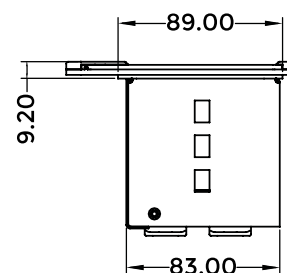

*Dimensions in mm