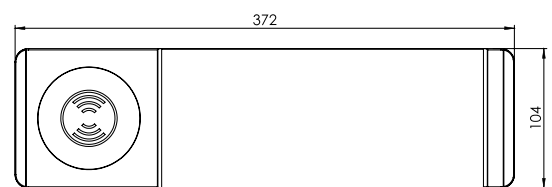

DPRC Module

MDPRC Module

VGARC Module

Features

- A compact cable manager enclosure (LG-805RC2P4M) provision to fix any 4 modules i.e. HDMI 2.0V, Type A USB 3.2 Gen 1, Type C USB 3.2 Gen 1, CAT 6 Network/RJ-45, DP 1.2V, Mini DP 1.2V and VGA+Audio (3.5mm) with round Male to Female cables
- Enclosure Default connectivity comes with 2 x Universal Power Socket, 1 x USB-A Mobile Charger
- Combination of any 4 Modules
- Intuitive Use - Pull and stop or pull and retract
- Easy to Install
- Total Length of Cable used in retractor module : 3 m
- Input Cable Length (Source) : 1.4 m
- Output cable Length (Display) : 0.8 m
- Rolling mechanism : 0.8 m
- Product Weight : 2.5 kg
- Shipping Weight : 3.5 kg
- Shipping Dimension (L x W x H) : 350 x 220 x 220 mm
- Color Available : Black

*Dimensions in mm

SIDE SLIDING CABLE MANAGER

LM-306SS
MANUAL SERIES

Table Cutout

Connectivity

- 2 x Universal Power
- 2 x USB-A Mobile Charger
- 1 x HDMI 2.0V
- 1 x Type C USB 3.1V
- 1 x CAT 6A Network/RJ-45

When Opened

When Closed

*Dimensions in mm

VERTICAL SLIDING CABLE MANAGER

LM-306VS-WC

MANUAL SERIES

Connectivity

- 1 x Wireless Mobile Charger
- 2 x Universal Power Socket
- 2 x USB-A Mobile Charger
- 1 x HDMI 2.0V
- 1 x Type C USB 3.1V
- 1 x CAT 6A Network/RJ-45

Table Cutout

When Opened

When Closed

*Dimensions in mm

LM-302

MANUAL SERIES

Connectivity

- 2 x Universal Power
- 1 x USB-A Mobile Charger
- 1 x HDMI 2.0V
- 2 x CAT 6 Network/RJ-45
- 1 x 3.5 mm Audio
- 1 x VGA