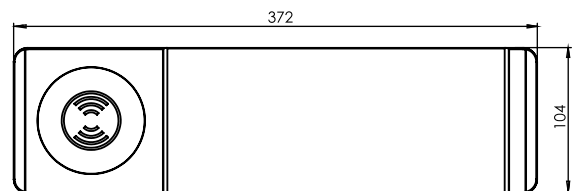

When Opened

When Closed

*Dimensions in mm

VERTICAL SLIDING CABLE MANAGER

LC-406VS-WC

CABLE CUBBY SERIES

Connectivity

- 1 x Wireless Mobile Charger
- 2 x Universal Power Socket
- 2 x USB-A Mobile Charger
- 1 x HDMI 2.0V
- 1 x Type A USB 3.2 Gen 1
- 1 x Type C USB 3.2 Gen 1
- 1 x CAT 6 Network/RJ-45

Table Cutout

When Opened

When Closed

*Dimensions in mm

LC-403-N19

CABLE CUBBY SERIES

Connectivity

- 1 x Universal Power
- 1 x USB-A Mobile Charger
- 2 x HDMI 2.0V
- 1 x Type A USB 3.2 Gen 1
- 1 x Type C USB 3.2 Gen 1
- 2 x CAT 6 Network/RJ-45