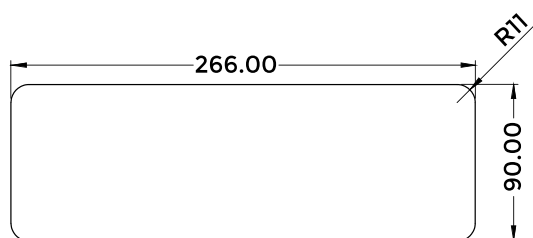

*Dimensions in mm

SIDE SLIDING CABLE MANAGER

LC-406SS

CABLE CUBBY SERIES

Table Cutout

Connectivity

- 2 x Universal Power
- 1 x USB-A Mobile Charger
- 1 x USB-C Mobile Charger
- 1 x HDMI 2.0V
- 1 x Type A USB 3.2 Gen 1
- 1 x Type C USB 3.2 Gen 1
- 1 x CAT 6 Network/RJ-45