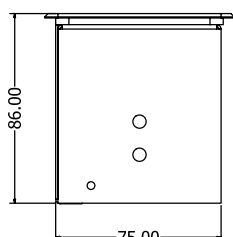

LG-ITF-307 **NEW**

Connectivity

- 2 x Universal Power
- 1 x USB-A Mobile Charger
- 1 x USB-C Mobile Charger

Top View

Front View

Side view

Table Cutout

*Dimensions in mm

*Dimensions in mm