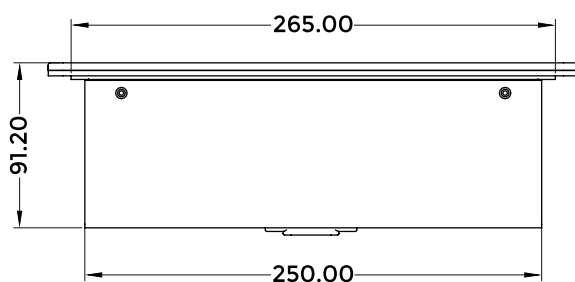

*Dimensions in mm