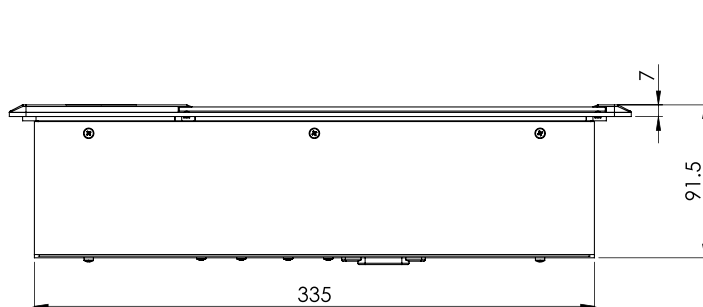

DPRC Module

MDPRC Module

VGARC Module

Features

- A compact cable manager enclosure (LG-805RC2P4M) provision to fix any 4 modules i.e. HDMI 2.0V, Type A USB 3.2 Gen 1, Type C USB 3.2 Gen 1, CAT 6 Network/RJ-45, DP 1.2V, Mini DP 1.2V and VGA+Audio (3.5mm) with round Male to Female cables
- Enclosure Default connectivity comes with 2 x Universal Power Socket, 1 x USB-A Mobile Charger
- Combination of any 4 Modules
- Intuitive Use - Pull and stop or pull and retract
- Easy to Install
- Total Length of Cable used in retractor module : 3 m
- Input Cable Length (Source) : 1.4 m
- Output cable Length (Display) : 0.8 m
- Rolling mechanism : 0.8 m
- Product Weight : 2.5 kg
- Shipping Weight : 3.5 kg
- Shipping Dimension (L x W x H) : 350 x 220 x 220 mm
- Color Available : Black

Table Cutout

When Opened

When Closed

*Dimensions in mm

LM-302

MANUAL SERIES

Connectivity

- 2 x Universal Power
- 1 x USB-A Mobile Charger
- 1 x HDMI 2.0V
- 2 x CAT 6 Network/RJ-45
- 1 x 3.5 mm Audio
- 1 x VGA