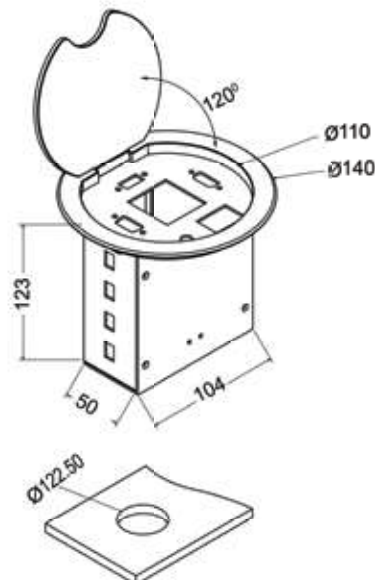

Table Cutout

When Opened

When Closed

*Dimensions in mm

LM-302

MANUAL SERIES

Connectivity

- 2 x Universal Power
- 1 x USB-A Mobile Charger
- 1 x HDMI 2.0V
- 2 x CAT 6 Network/RJ-45
- 1 x 3.5 mm Audio
- 1 x VGA

LM-305WC-N19

MANUAL SERIES

Connectivity

- 1 x Wireless Mobile Charger
- 1 x Universal Power
- 1 x HDMI 2.0V
- 1 x CAT 6A Network/RJ-45
- 1 x 3.5 mm Audio
- 1 x VGA

LM-305-N19

MANUAL SERIES

Connectivity

- 1 x Universal Power
- 1 x USB-A Mobile Charger
- 1 x HDMI 2.0V
- 1 x CAT 6A Network/RJ-45
- 1 x 3.5 mm Audio
- 1 x VGA

*Dimensions in mm

SIDE SLIDING CABLE MANAGER

LC-406SS

CABLE CUBBY SERIES

Table Cutout

Connectivity

- 2 x Universal Power
- 1 x USB-A Mobile Charger
- 1 x USB-C Mobile Charger
- 1 x HDMI 2.0V
- 1 x Type A USB 3.2 Gen 1
- 1 x Type C USB 3.2 Gen 1
- 1 x CAT 6 Network/RJ-45

*Dimensions in mm