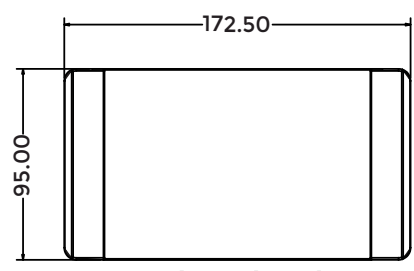

*Dimensions in mm

LG-ITF-306VS **NEW**

Connectivity

- 1 x Universal Power
- 1 x USB-A Mobile Charger
- 1 x USB-C Mobile Charger
- 1 x CAT 6A Network/RJ-45

Table Cutout

When Opened

When Closed

LG-ITF-305 **NEW**

*Dimensions in mm