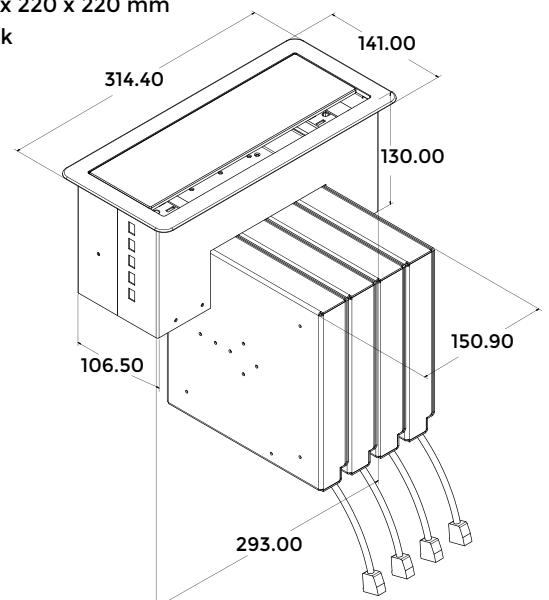

CABLE MANAGERS / DESKTOP INTERFACES

MOTORIZED RETRACTABLE CABLE MANAGER NEW

LG-804MRC-N23

Available Connectivity Modules :

Features

- Experience the effortless operation of a Push Button lid with just a single press button
- A compact cable manager enclosure (LG-804MRC-N23) provision to fix any 4 modules i.e. HDMI 2.0V, Type A USB 3.2 Gen 1, Type C USB 3.2 Gen 1, CAT 6 Network/RJ-45, DP 1.2V, Mini DP 1.2V and VGA+Audio (3.5mm) with round Male to Female cables
- Enclosure Default connectivity comes with 2 x Universal Power Socket, 1 x USB-A Mobile Charger, 1 x USB-C Mobile Charger
- Total Length of Cable used in retractor module : 3 m
- Input Cable Length (Source) : 1.6 m
- Output cable Length (Display) : 0.85 m
- Rolling mechanism : 0.55 m
- Indulge in the convenience of Pull and Stop functionality
- Effortlessly cable retracts to the initial position by single press and hold
- Product Weight : 3.1 kg
- Shipping Weight : 3.7 kg
- Shipping Dimension (L x W x H) : 400 x 210 x 170 mm
- Color Available : Black

DPRC Module

MDPRC Module

VGARC Module

Features

- A compact cable manager enclosure (LG-805RC2P4M) provision to fix any 4 modules i.e. HDMI 2.0V, Type A USB 3.2 Gen 1, Type C USB 3.2 Gen 1, CAT 6 Network/RJ-45, DP 1.2V, Mini DP 1.2V and VGA+Audio (3.5mm) with round Male to Female cables
- Enclosure Default connectivity comes with 2 x Universal Power Socket, 1 x USB-A Mobile Charger
- Combination of any 4 Modules
- Intuitive Use - Pull and stop or pull and retract
- Easy to Install
- Total Length of Cable used in retractor module : 3 m
- Input Cable Length (Source) : 1.4 m
- Output cable Length (Display) : 0.8 m
- Rolling mechanism : 0.8 m
- Product Weight : 2.5 kg
- Shipping Weight : 3.5 kg
- Shipping Dimension (L x W x H) : 350 x 220 x 220 mm
- Color Available : Black