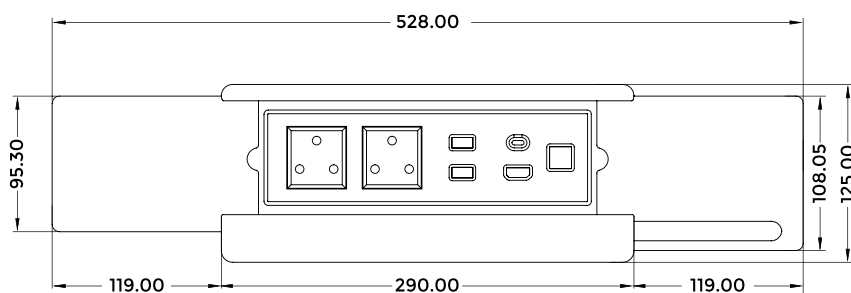

DPRC Module

MDPRC Module

VGARC Module

Features

- A compact cable manager enclosure (LG-805RC2P4M) provision to fix any 4 modules i.e. HDMI 2.0V, Type A USB 3.2 Gen 1, Type C USB 3.2 Gen 1, CAT 6 Network/RJ-45, DP 1.2V, Mini DP 1.2V and VGA+Audio (3.5mm) with round Male to Female cables
- Enclosure Default connectivity comes with 2 x Universal Power Socket, 1 x USB-A Mobile Charger
- Combination of any 4 Modules
- Intuitive Use - Pull and stop or pull and retract
- Easy to Install
- Total Length of Cable used in retractor module : 3 m
- Input Cable Length (Source) : 1.4 m
- Output cable Length (Display) : 0.8 m
- Rolling mechanism : 0.8 m
- Product Weight : 2.5 kg
- Shipping Weight : 3.5 kg
- Shipping Dimension (L x W x H) : 350 x 220 x 220 mm
- Color Available : Black

*Dimensions in mm

SIDE SLIDING CABLE MANAGER

LM-306SS
MANUAL SERIES

Table Cutout

Connectivity

- 2 x Universal Power
- 2 x USB-A Mobile Charger
- 1 x HDMI 2.0V
- 1 x Type C USB 3.1V
- 1 x CAT 6A Network/RJ-45

Table Cutout

When Opened

When Closed

*Dimensions in mm

LM-302

MANUAL SERIES

Connectivity

- 2 x Universal Power
- 1 x USB-A Mobile Charger
- 1 x HDMI 2.0V
- 2 x CAT 6 Network/RJ-45
- 1 x 3.5 mm Audio
- 1 x VGA