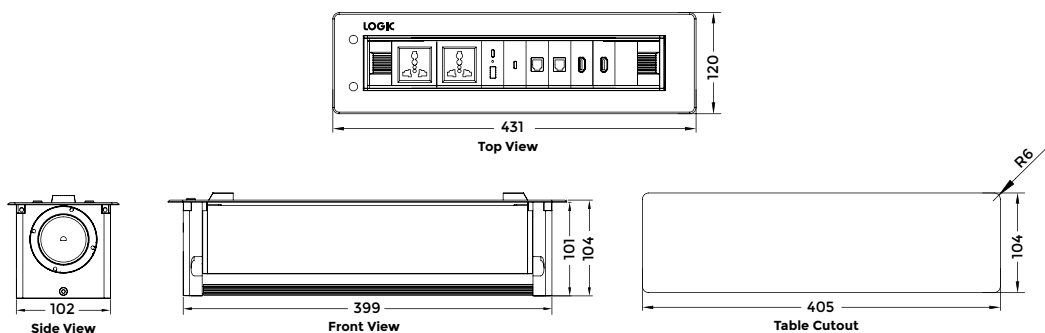

Connectivity

- 2 x Universal Power
- 1 x USB-A Mobile Charger
- 1 x USB-C Mobile Charger
- 2 x HDMI 2.0V
- 1 x Type-C USB 3.2 Gen 2
- 2 x CAT 6 Network/RJ-45