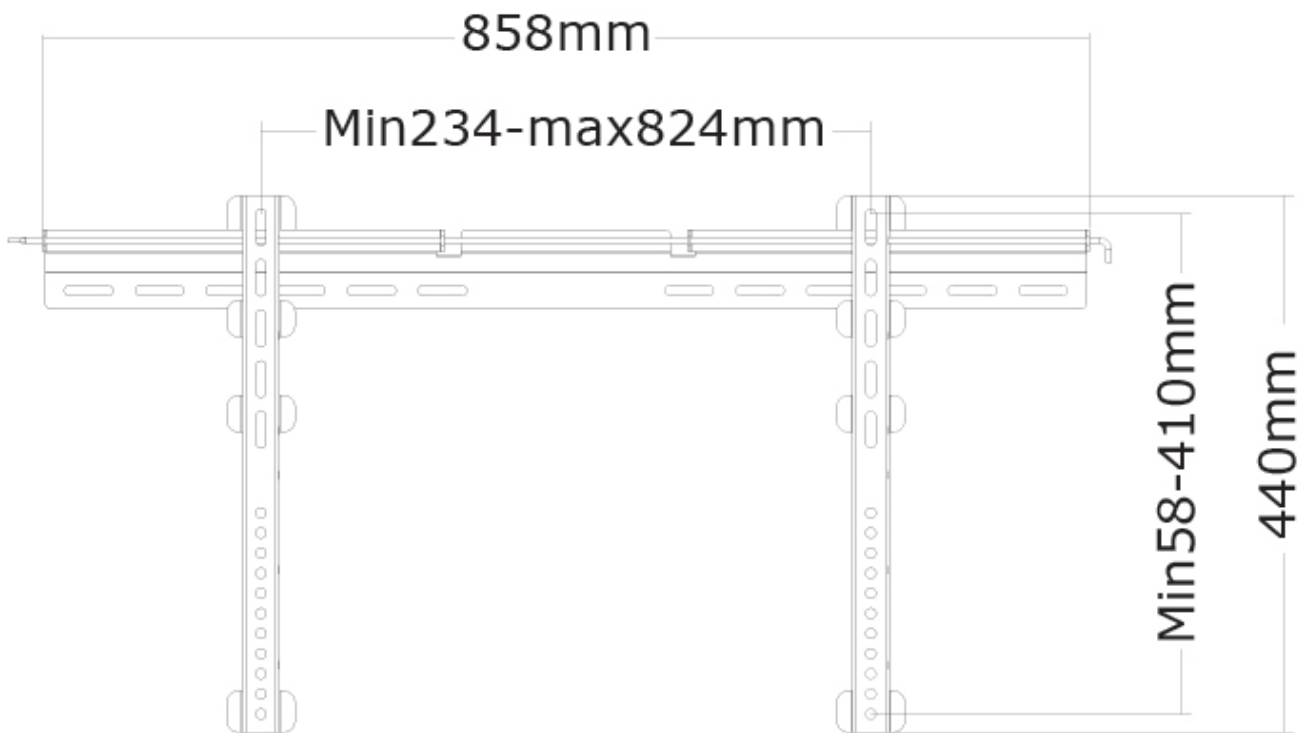

## NEWSTAR FLAT SCREEN WALL MOUNT

Newstar TV/Monitor Ultrathin Wall Mount  
(fixed) for 37-75" Screen - Silver

The NewStar wall mount, model PLASMA-W065 is a fixed wall mount for flat screens up to 75" (191 cm). This mount is a great choice when you want the ultimate viewing flexibility with your flat screen. Depth of this mount is 1,9 to 4 centimetres.

NewStar PLASMA-W065 is suitable for screens up to 75" (191 cm). The weight capacity of this product is 50 kg each screen. The wall mount is suitable for screens that meet VESA hole pattern 200x200 to 800x400mm.

### SPECIFICATIONS

Screens	1
Screen size	37 - 75"
Max. weight	50
Distance to wall	1,9 - 4 cm
VESA minimum	200x200 mm
VESA maximum	800x400 mm
Color	Silver
Warranty	5 year
EAN code	8717371442194

**PLASMA-W065**

**NEWSTAR FLAT SCREEN WALL MOUNT**

38mm