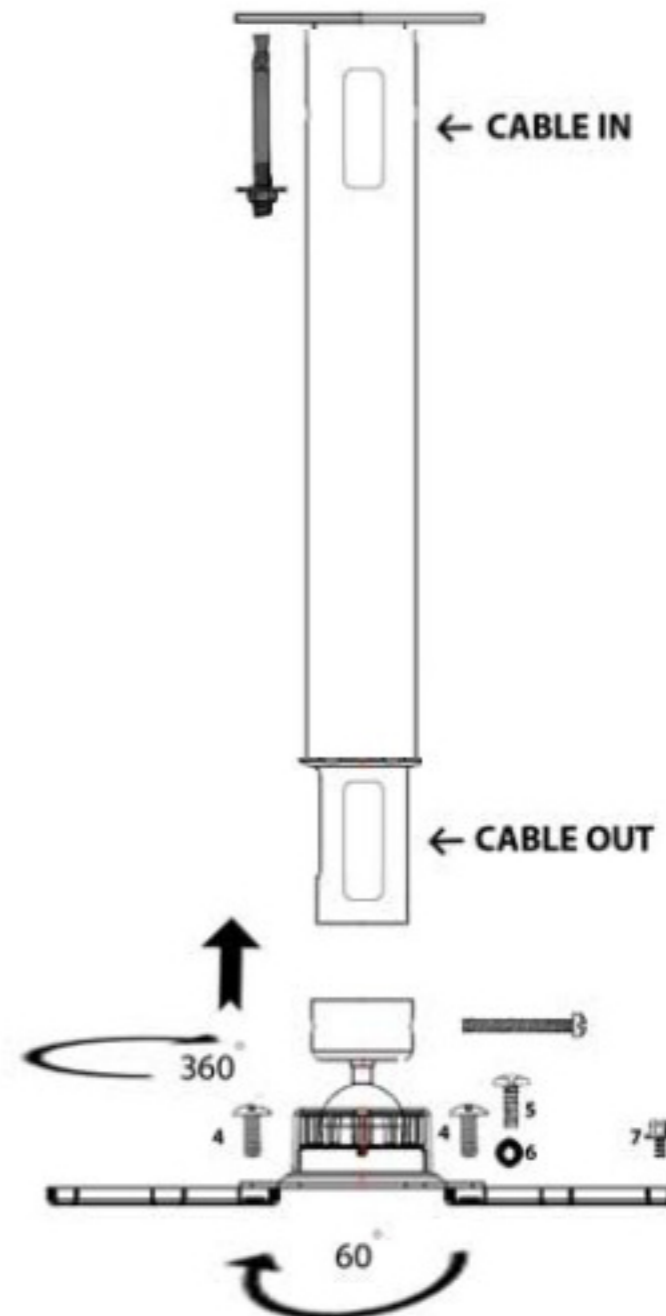

ET-CM-PU Universal Ceiling Mount Kits

- Sleek & Stylish design
- Extension telescopic poll
- Lock in any position
- Very sturdy and long lasting

AVAILABLE SIZES	AVAILABLE COLOUR
1.5 TO 2.0 FEET	BLACK 
2.0 TO 3.0 FEET	
3.5 TO 6.0 FEET	OFF WHITE 
1 FEET FIXED	
160 MM FIXED	
CUSTOMISED SIZES AND COLOUR ON ORDER BASIS	

ET-CM-LCD

Universal Ceiling Mount Kits

- Sleek & Stylish design
- Extension telescopic poll
- Lock in any position
- Very sturdy and long lasting
- Upto 55" LCD Displays