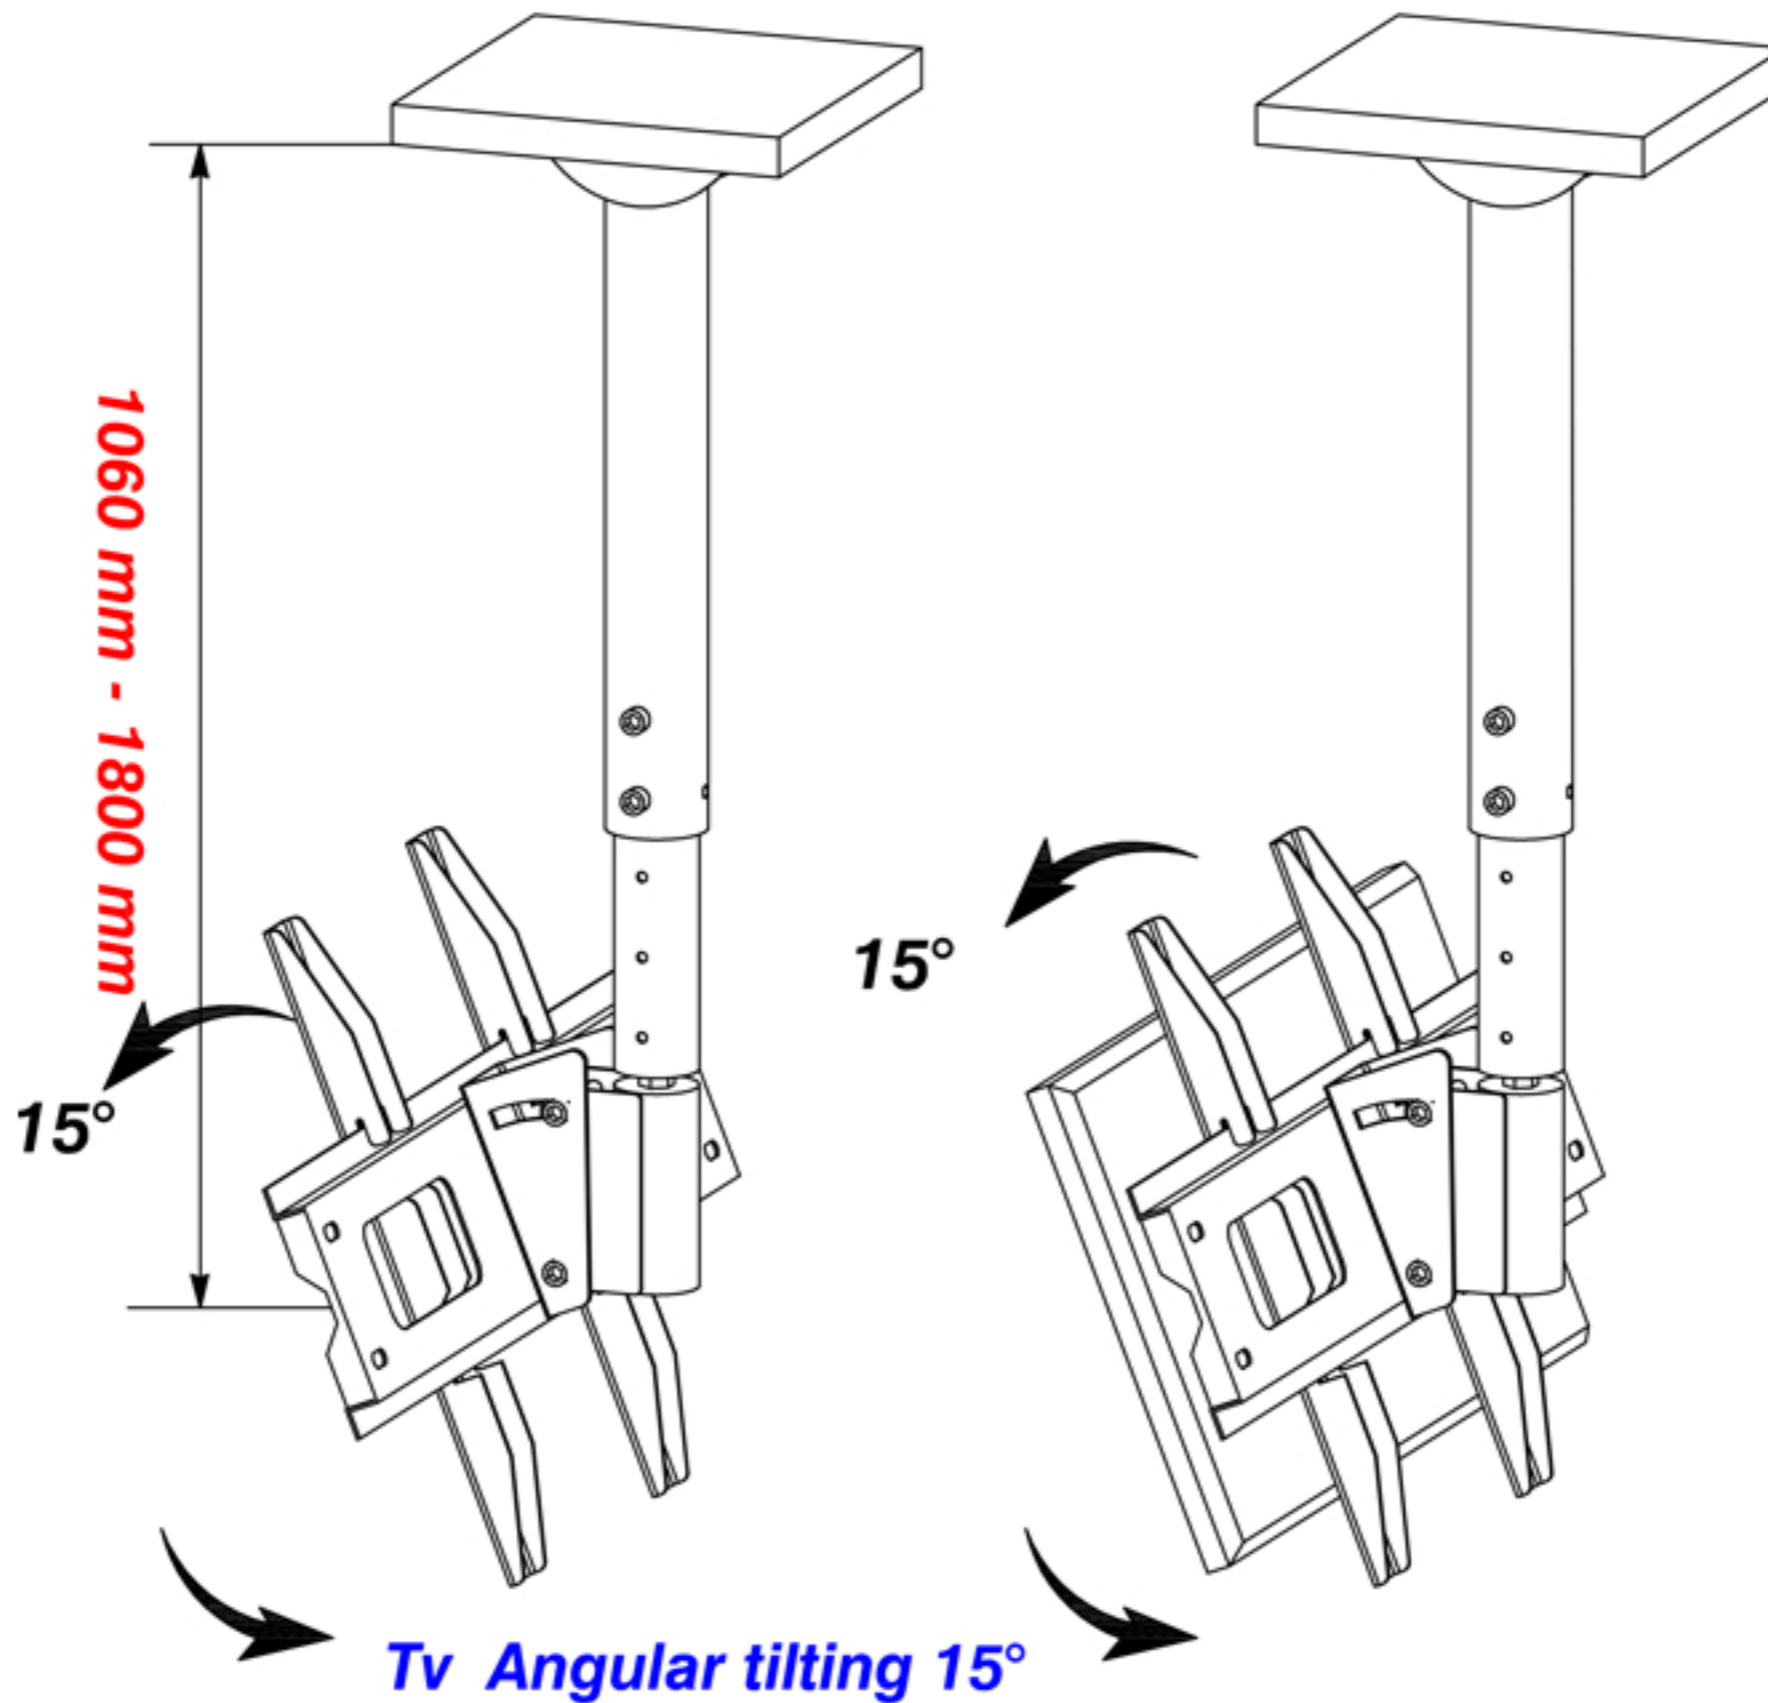

ET-CM-PU Universal Ceiling Mount Kits

- Sleek & Stylish design
- Extension telescopic poll
- Lock in any position
- Very sturdy and long lasting

AVAILABLE SIZES	AVAILABLE COLOUR
1.5 TO 2.0 FEET	BLACK 
2.0 TO 3.0 FEET	
3.5 TO 6.0 FEET	OFF WHITE 
1 FEET FIXED	
160 MM FIXED	
CUSTOMISED SIZES AND COLOUR ON ORDER BASIS	

ET-CM-LCD

Universal Ceiling Mount Kits

- Sleek & Stylish design
- Extension telescopic poll
- Lock in any position
- Very sturdy and long lasting
- Upto 55" LCD Displays