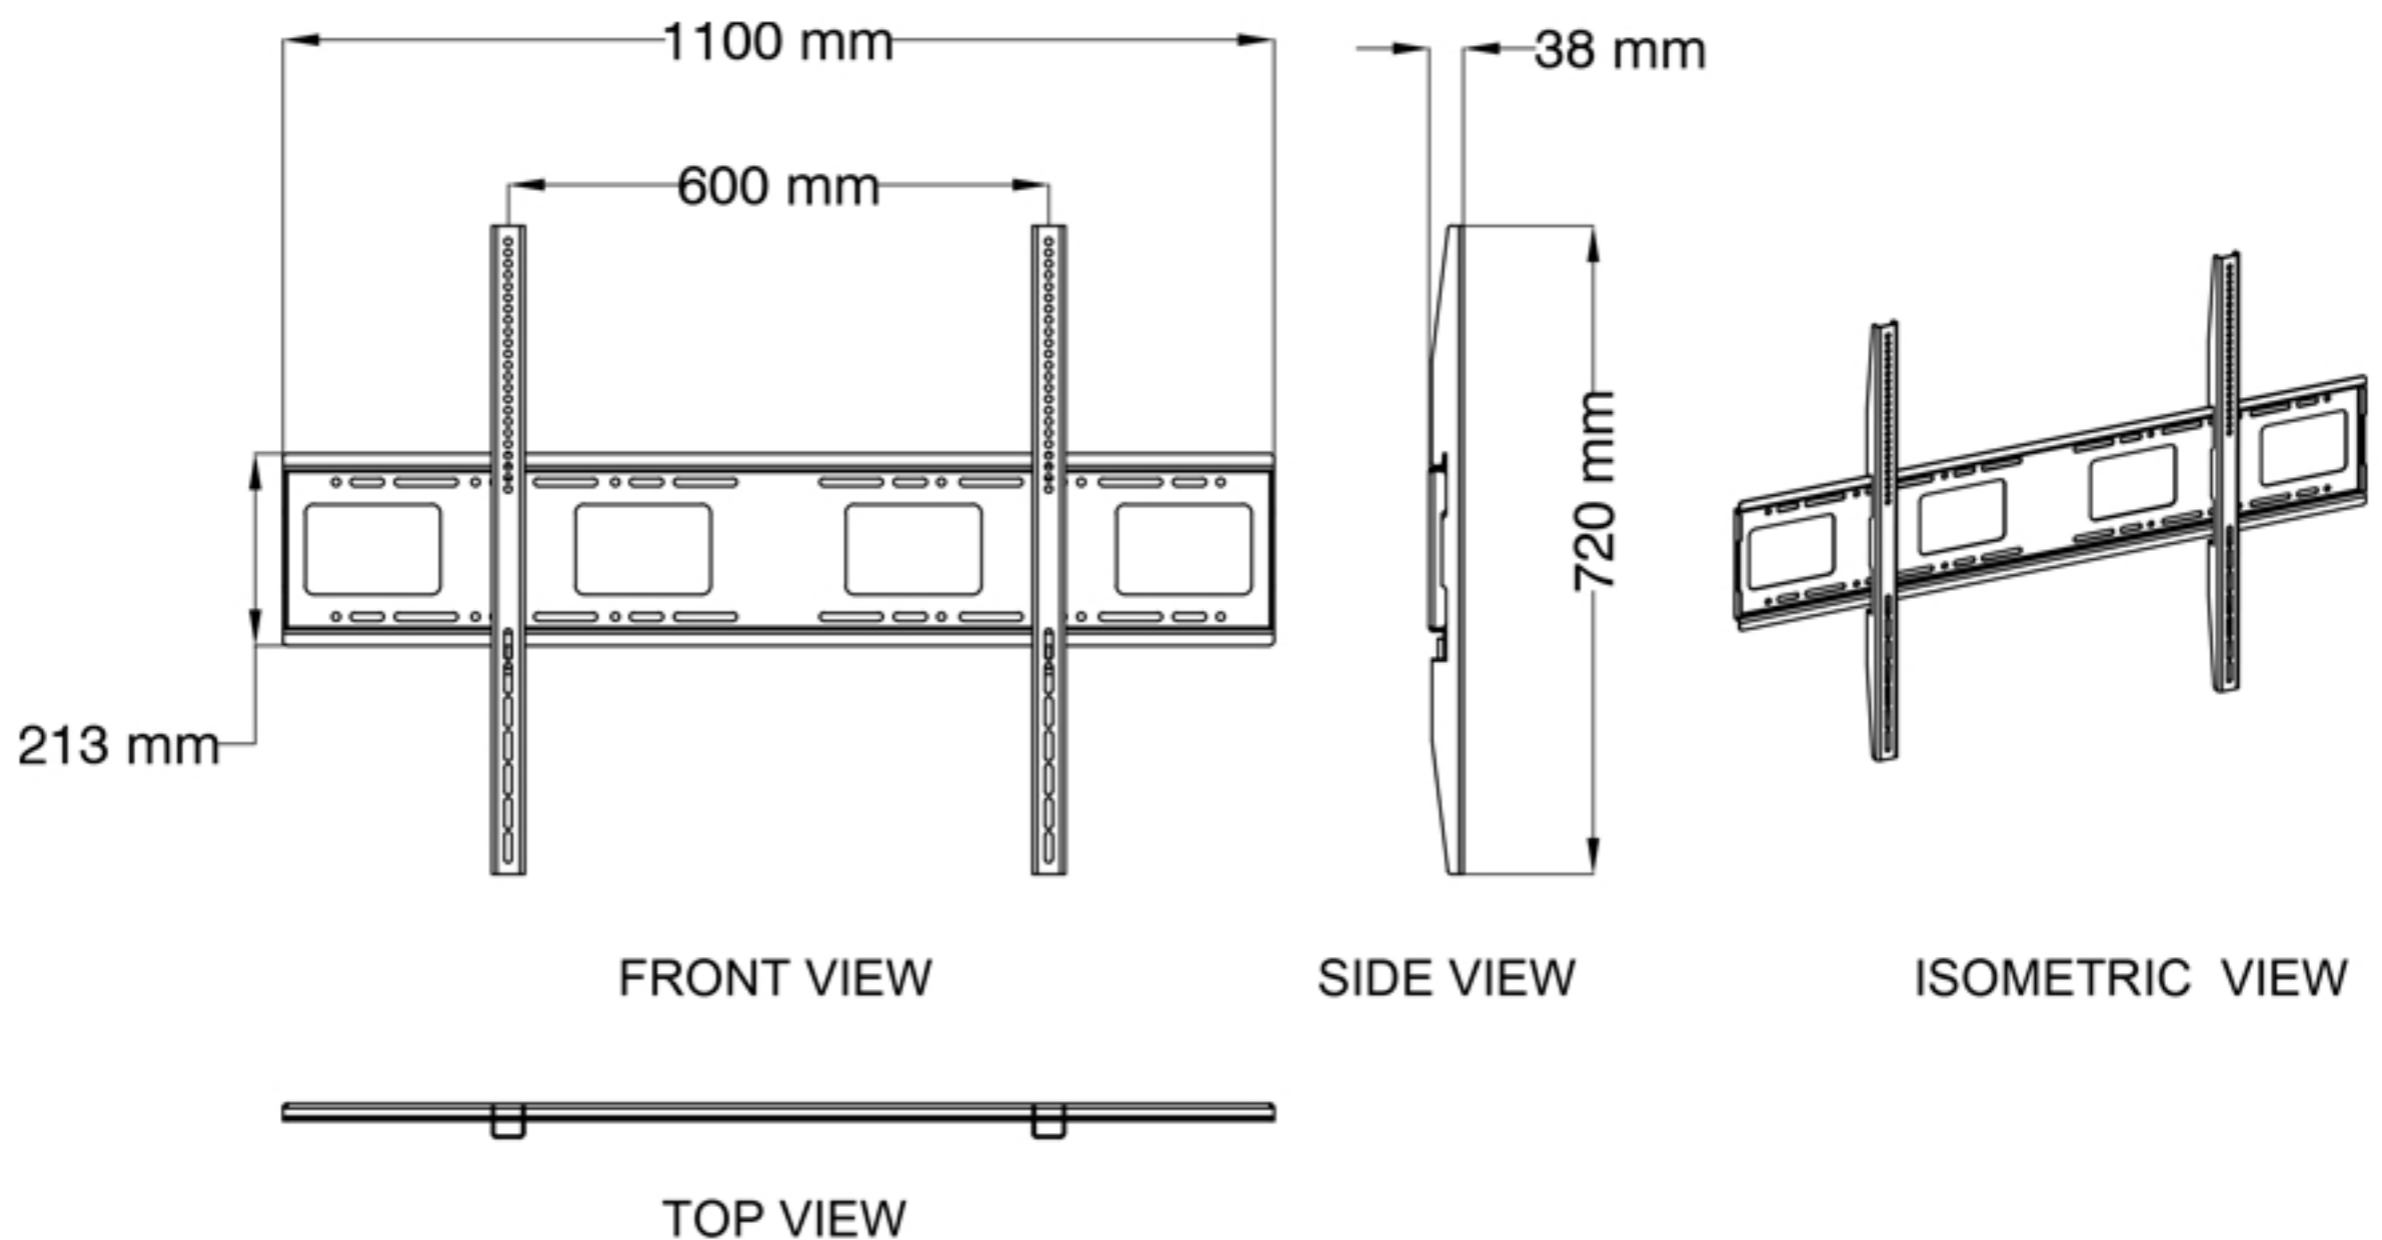

ET-FWM-7586

Fixed Wall Mount For LCD

- For Flat panel Display mounting
- Universal Design to fit LCD screens
- VESA Compliant Mount
- Can Hold upto 80Kg
- Color - Black (Powder Coated)
- Material - Steel