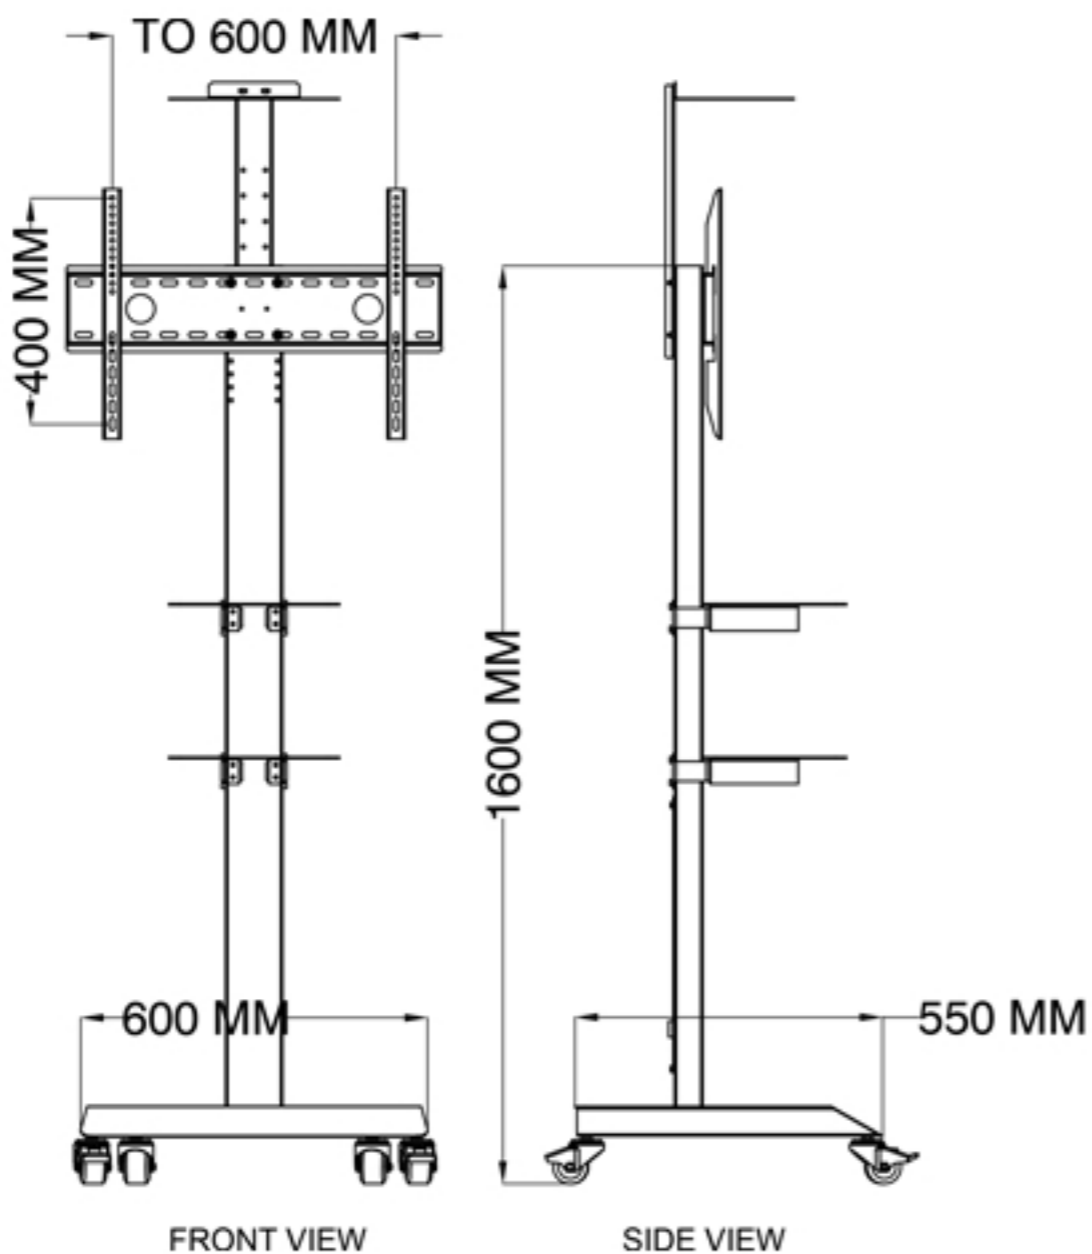

ET-MT-3272

Mobile Trolley for LCD

- Mild Steel Built with Matte black Finish
- Supports 32" to 75" Display
- Double Tray Fixtures
- Castor Wheels for Portability
- Supports VESA 200x200 to 400x600
- Universal Power Sockets & Cable Entry Provisions