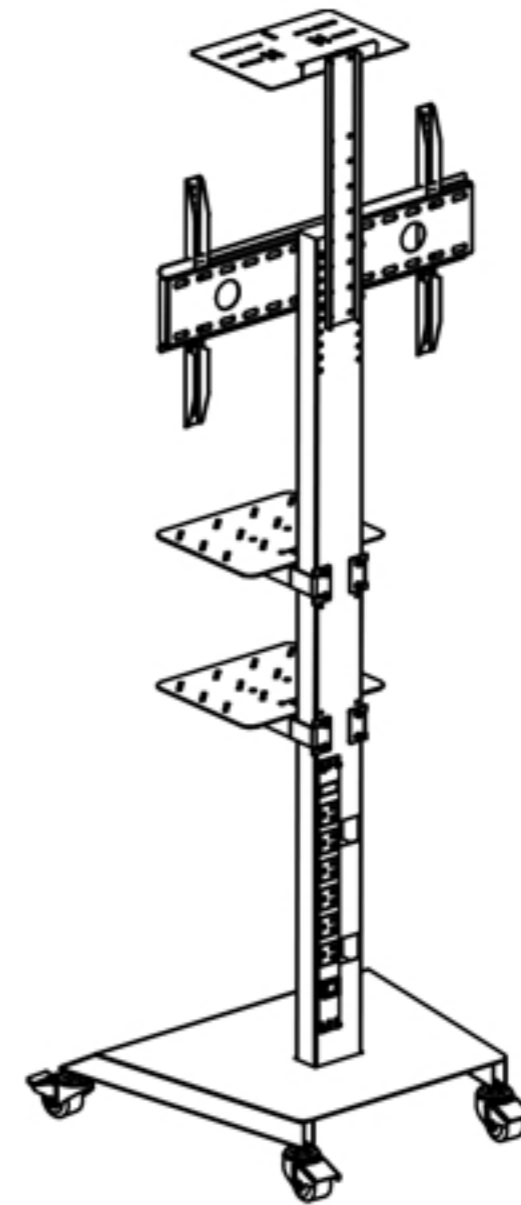

ET-MT-3272

Mobile Trolley for LCD

- Mild Steel Built with Matte black Finish
- Supports 32" to 75" Display
- Double Tray Fixtures
- Castor Wheels for Portability
- Supports VESA 200x200 to 400x600
- Universal Power Sockets & Cable Entry Provisions