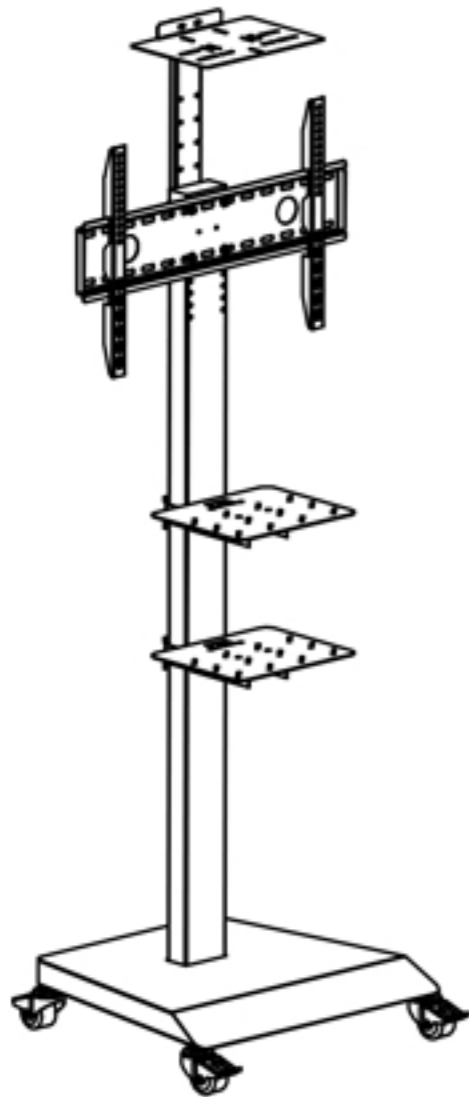

ET-MT-3272

Mobile Trolley for LCD

- Mild Steel Built with Matte black Finish
- Supports 32" to 75" Display
- Double Tray Fixtures
- Castor Wheels for Portability
- Supports VESA 200x200 to 400x600
- Universal Power Sockets & Cable Entry Provisions