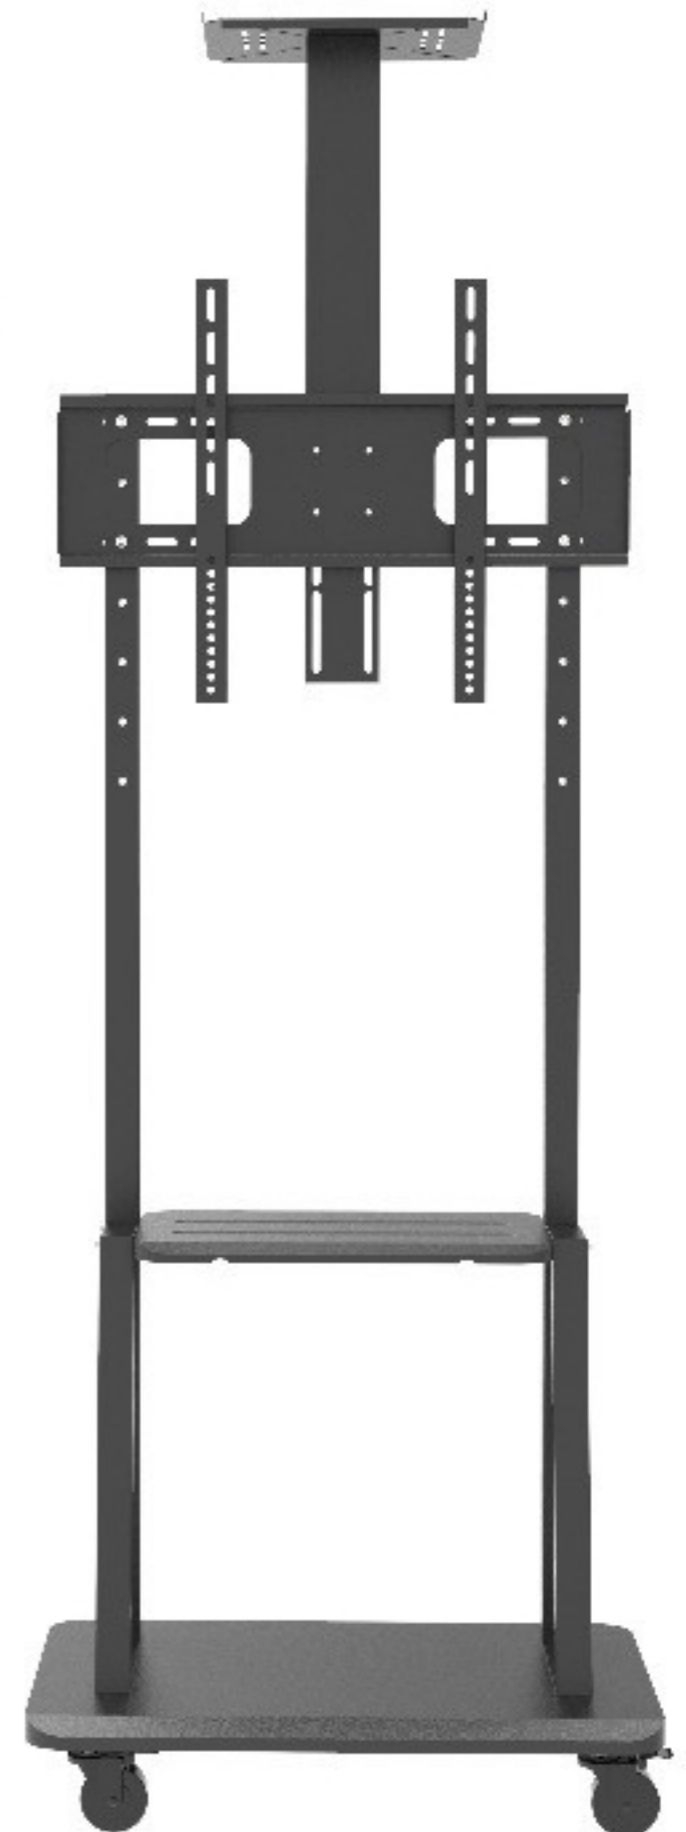

ET-MT-4272

Mobile Trolley for LCD

FEATURES :

- * RUGGED AND STRUDY DESIGN .
- * SUITABLE FOR 32" TO 75" DISPLAY .
- * VESA 600 X 400 mm .
- * MAX LOAD : 60 Kgs.
- * INCLUDES SHELF .
- * INCLUDES CAMERA MOUNT .
- * PACKING IN KNOCKED DOWN CONDITION .
- * METAL POWDER COATED STEEL .